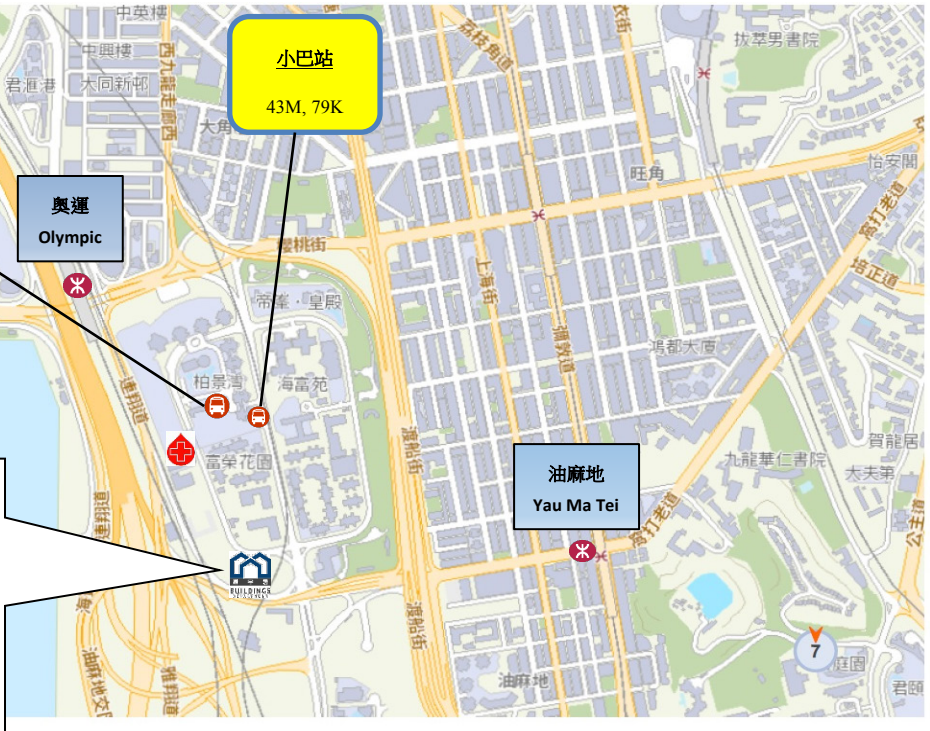

旺角(柏景灣)巴士總站
68X, 52X, 265B, 16,
16X, 72X, 33A, 287X,
905P

小巴站
43M, 79K

奧運
Olympic

油麻地
Yau Ma Tei

西九龍政府合署北座屋宇署總部
Buildings Department Headquarters,
North Tower, West Kowloon
Government Offices

地圖由地政總署提供
Map from Lands Department