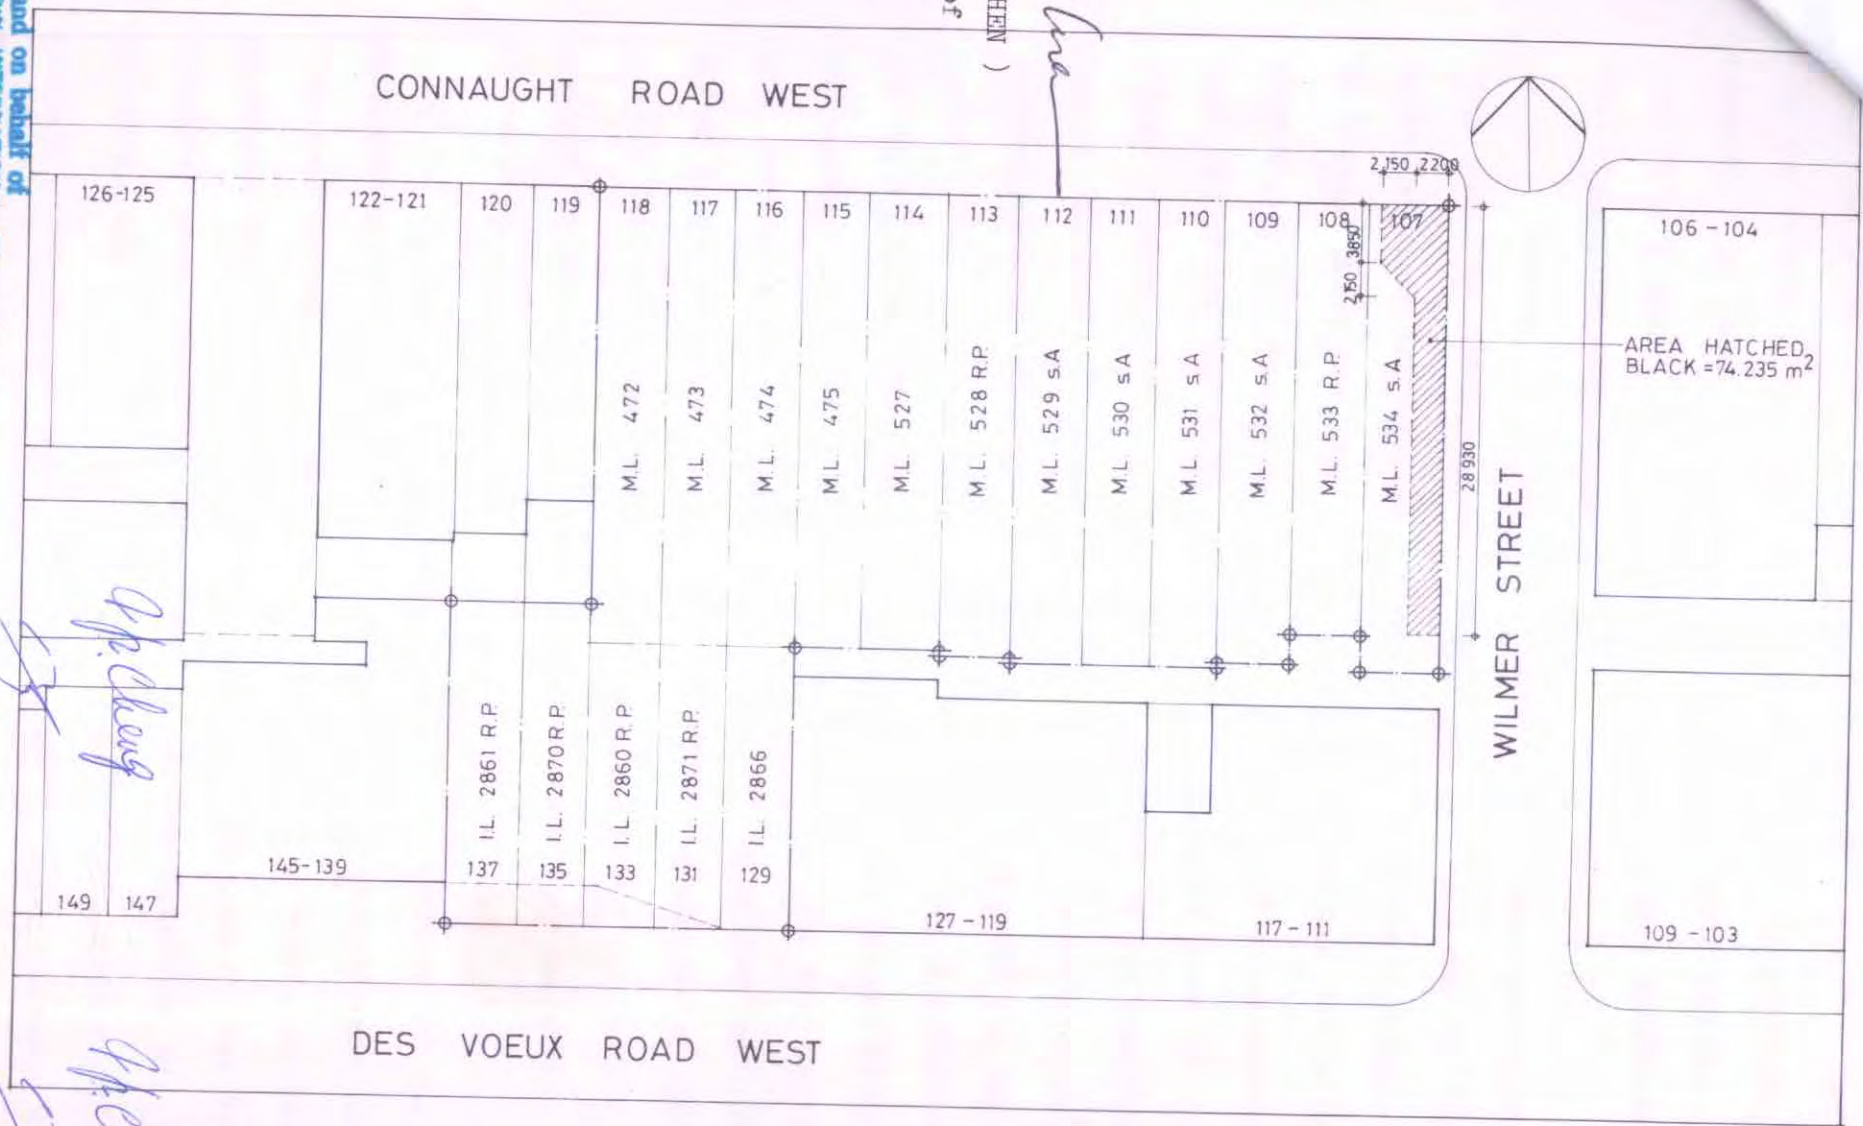

(DARWIN CHEN)
Darwin Chen
 Director of
 Buildings
 and Lands

For and on behalf of
TANUGIM INTERNATIONAL (ASIA) LIMITED

Director & Joint General Manager

Ap. Cheng

Ap. Cheng

AREA HATCHED BLACK = 74.235 m² TO BE DEDICATED TO GOVERNMENT FOR PUBLIC PASSAGE (IN ACCORDANCE WITH BLD APPROVED PLAN DRG. NO. 2-05 REF. BLD(B) 2/7156/90/MTU)