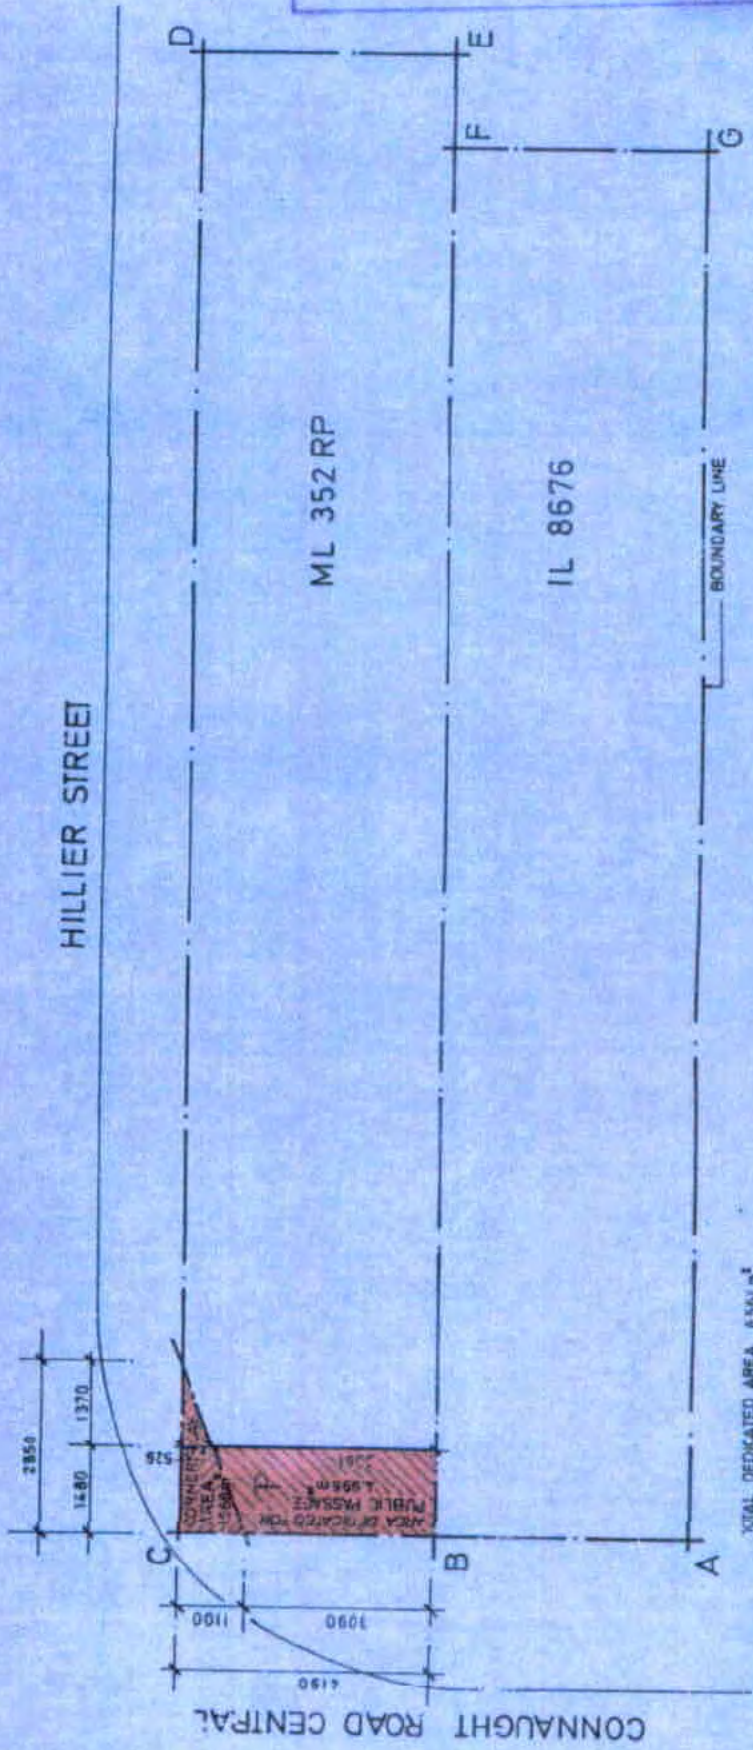

Annexure to Memorial No. 4016765

TOTAL DEDICATED AREA 6561 m<sup>2</sup>

Woo King Wai  
Authorized Person

DAVID WOO + ASSOCIATES LTD.