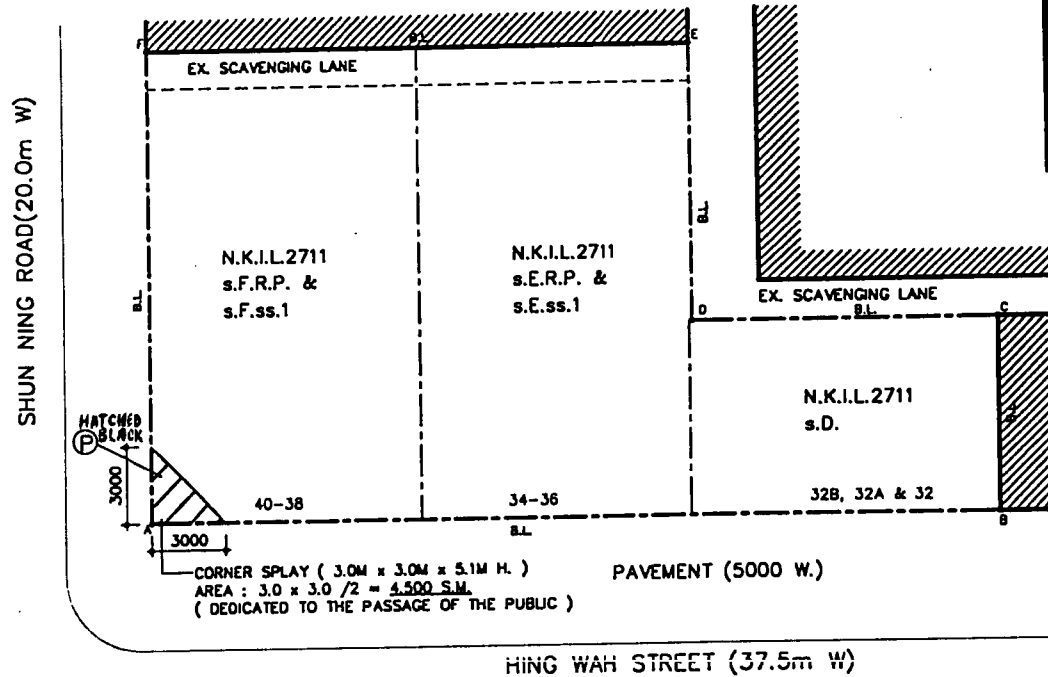

N.K.I.L. 2711
s.D., s.E.R.P., s.E.ss.1,
s.F.R.P. & s.F.ss.1

COLOUR
 (P) = PINK

SITE PLAN

1:300

RONALD P. C. LIANG

Dipl Tech (Arch) ARAIA-RIBA HKIA AACA
 Authorized Person (HK)
 Registered Architect (HK)
 Chartered Architect (AUS)