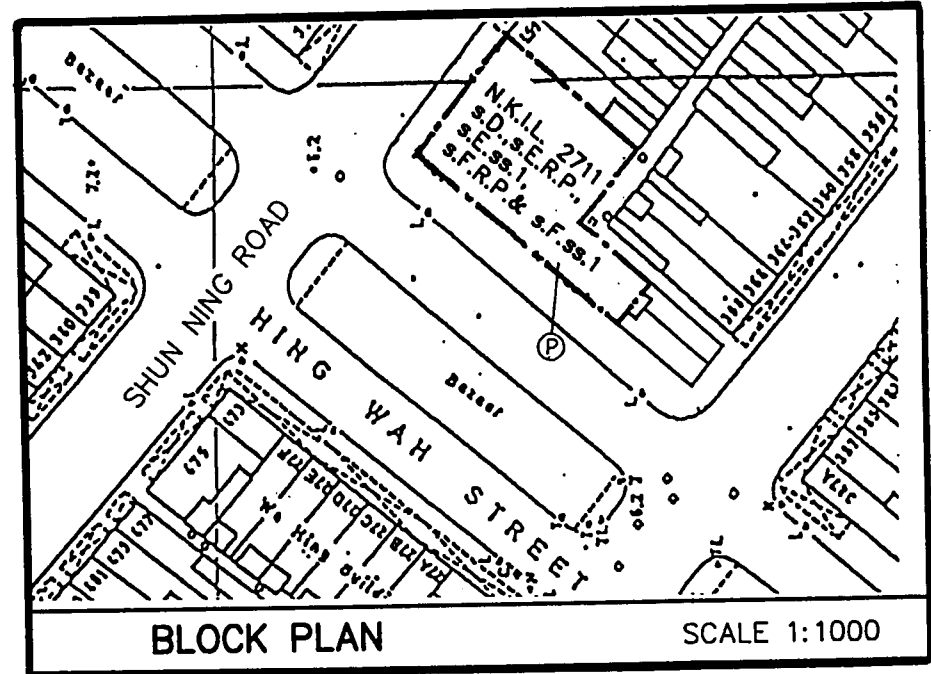

N.K.I.L. 2711
s.D., s.E.R.P., s.E.ss.1,
s.F.R.P. & s.F.ss.1

COLOUR
 (P) = PINK

SITE PLAN

1:300

RONALD P. C. LIANG

Dipl Tech (Arch) ARAIA-RIBA HKIA AACA
 Authorized Person (HK)
 Registered Architect (HK)
 Chartered Architect (AUS)