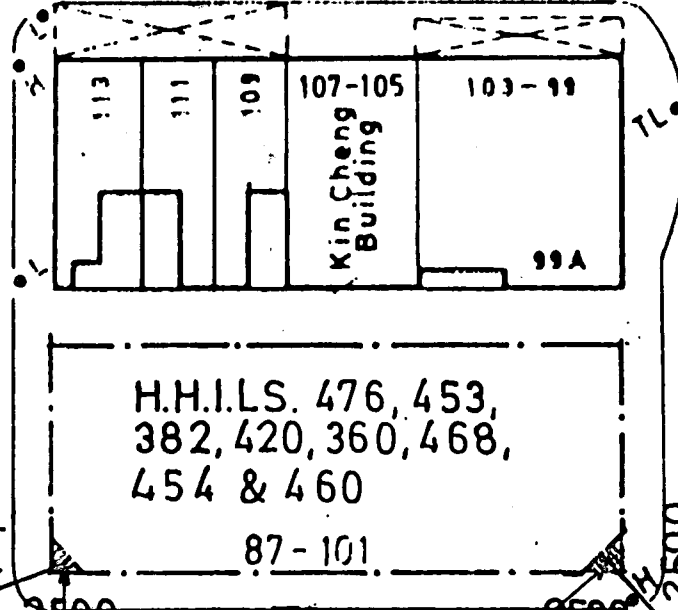

Authorized Signatures(s)
 For HUA CHIAO COMMERCIAL BANK, LTD.

WUHU STREET

2500 KUN YAM STREET

MARSH STREET

BULKELEY STREET

green hatched black

green hatched black

BLOCK PLAN

SCHEMATIC PLAN
 006 000005 1 2 8