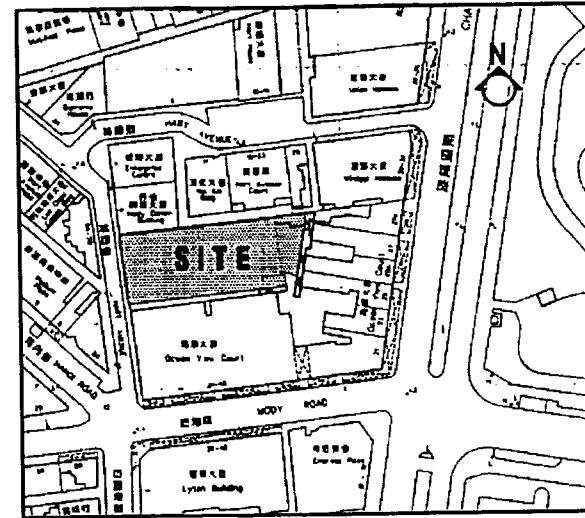

1801, 18/1, Olympic Place, 256 King's Road, North Point, Hong Kong

Proposed Hotel Development at  
6B-6E HART AVENUE, TSIM SHA TSUI, KOWLOON

JOB NO. J022  
DWG NO. SK/01/178\_rev5  
DATE : 07/06/2007

註冊摘要編號 MN: 07092700480011 AAC

**BLOCK PLAN**

SCALE 1 : 3000

LEGEND:

COLOURED GREEN HATCHED BLACK