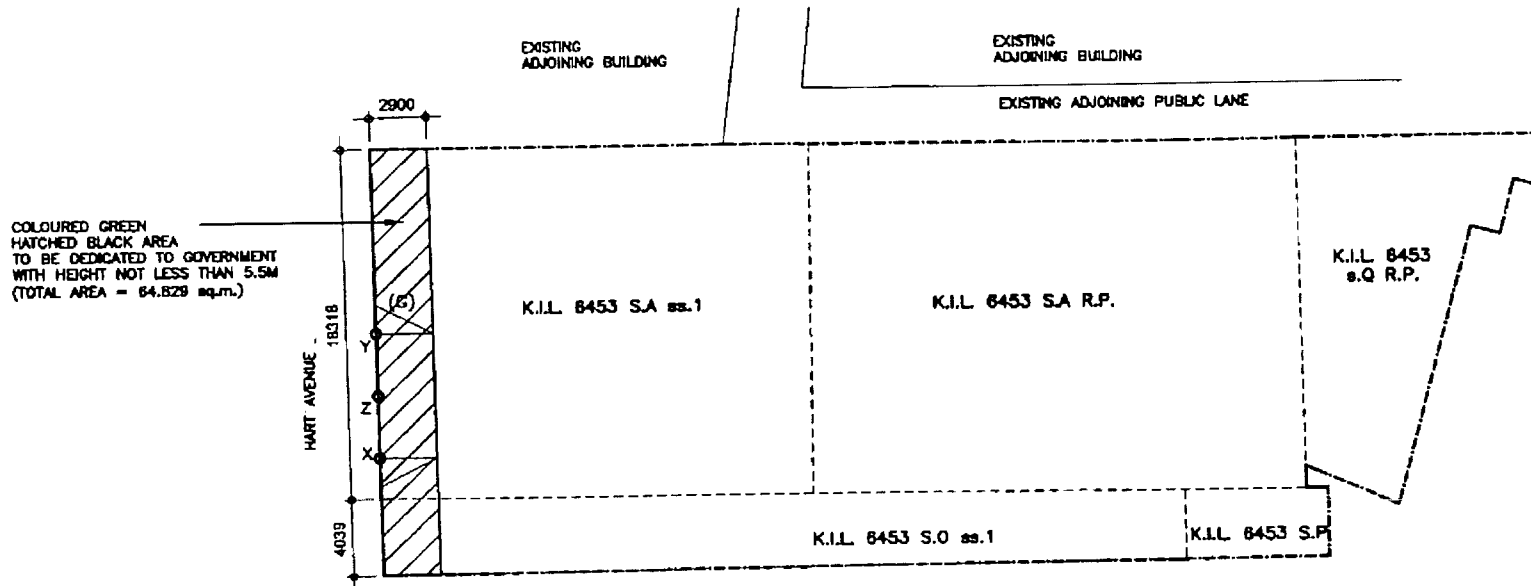

1801, 18/1, Olympic Place, 256 King's Road, North Point, Hong Kong

Proposed Hotel Development at  
6B-6E HART AVENUE, TSIM SHA TSUI, KOWLOON

JOB NO. J022  
DWG NO. SK/01/178\_rev5  
DATE : 07/06/2007

註冊摘要編號 MN: 07092700480011 AAC

**BLOCK PLAN**

SCALE 1 : 3000

LEGEND:

COLOURED GREEN HATCHED BLACK