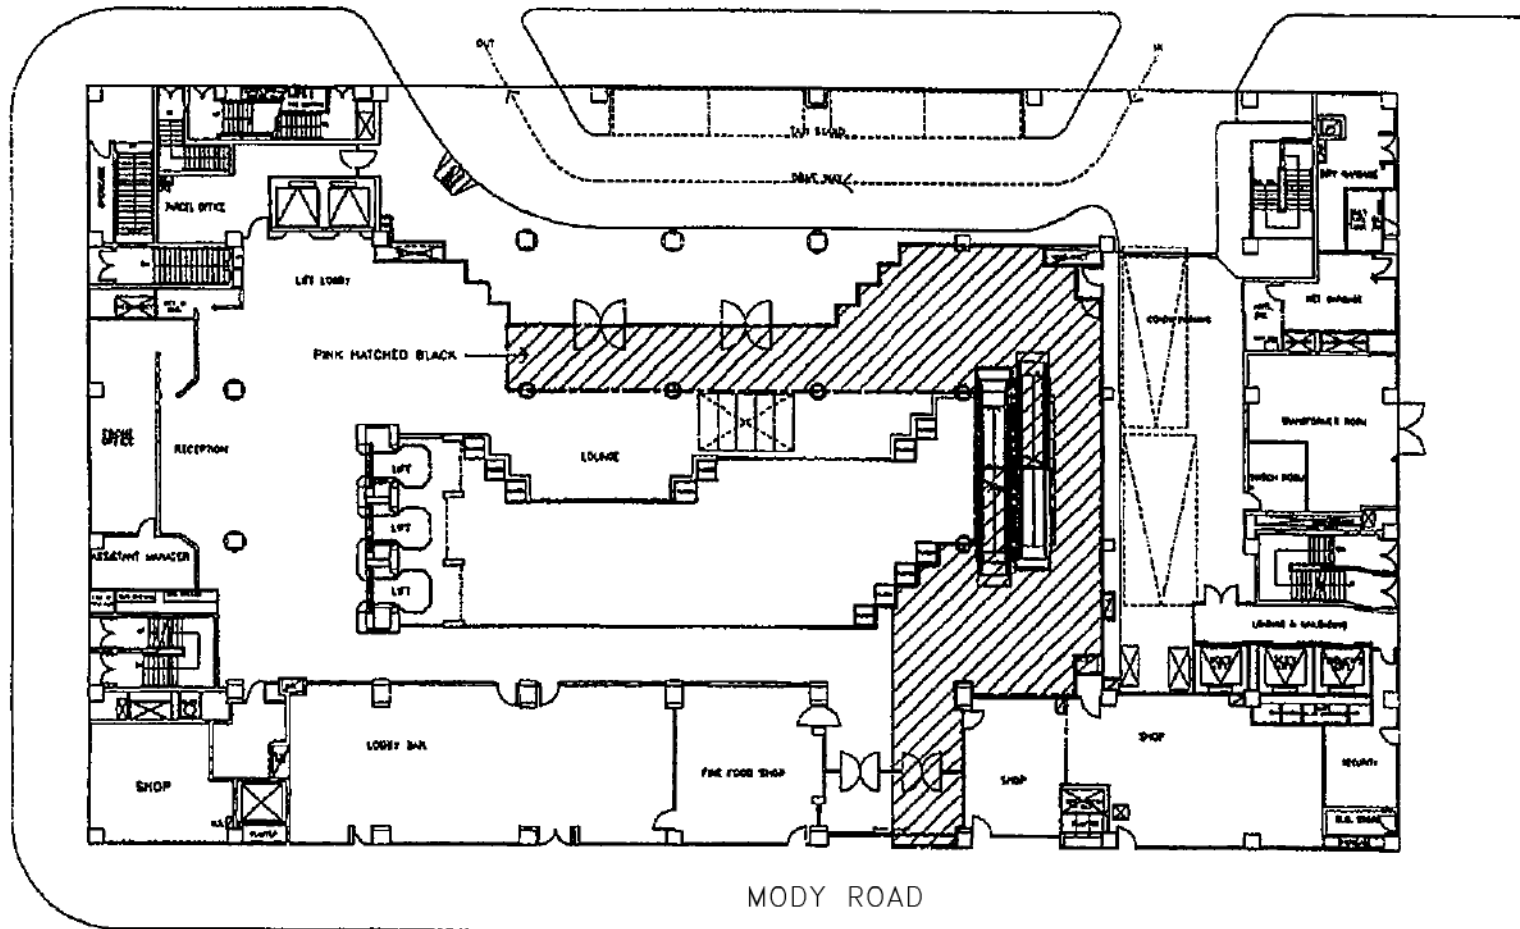

ROYAL GARDEN HOTEL
 AT K.I.L. 10475
 TSIM SHA TSUI EAST
 KOWLOON, HONG KONG

MODY SQUARE

GROUND FLOOR PLAN

LEGEND:

PEDESTRIAN PASSAGE
 DEDICATION FOR PUBLIC USE
 (AREA = 241.700 SQ.M.)

PINK HATCHED BLACK

註冊樓宇編號 M/N: 05081801980049 AAC

ROYAL GARDEN HOTEL
AT K.I.L. 10475
TSIM SHA TSUI EAST
KOWLOON, HONG KONG

MODY SQUARE

MODY ROAD
1ST FLOOR PLAN

LEGEND:

PEDESTRIAN PASSAGE
DEDICATION FOR PUBLIC USE
(AREA = 406.974 SQ.M.)

PINK HATCHED BLACK

註冊測量編號 M/N: 05081801800048 A4C