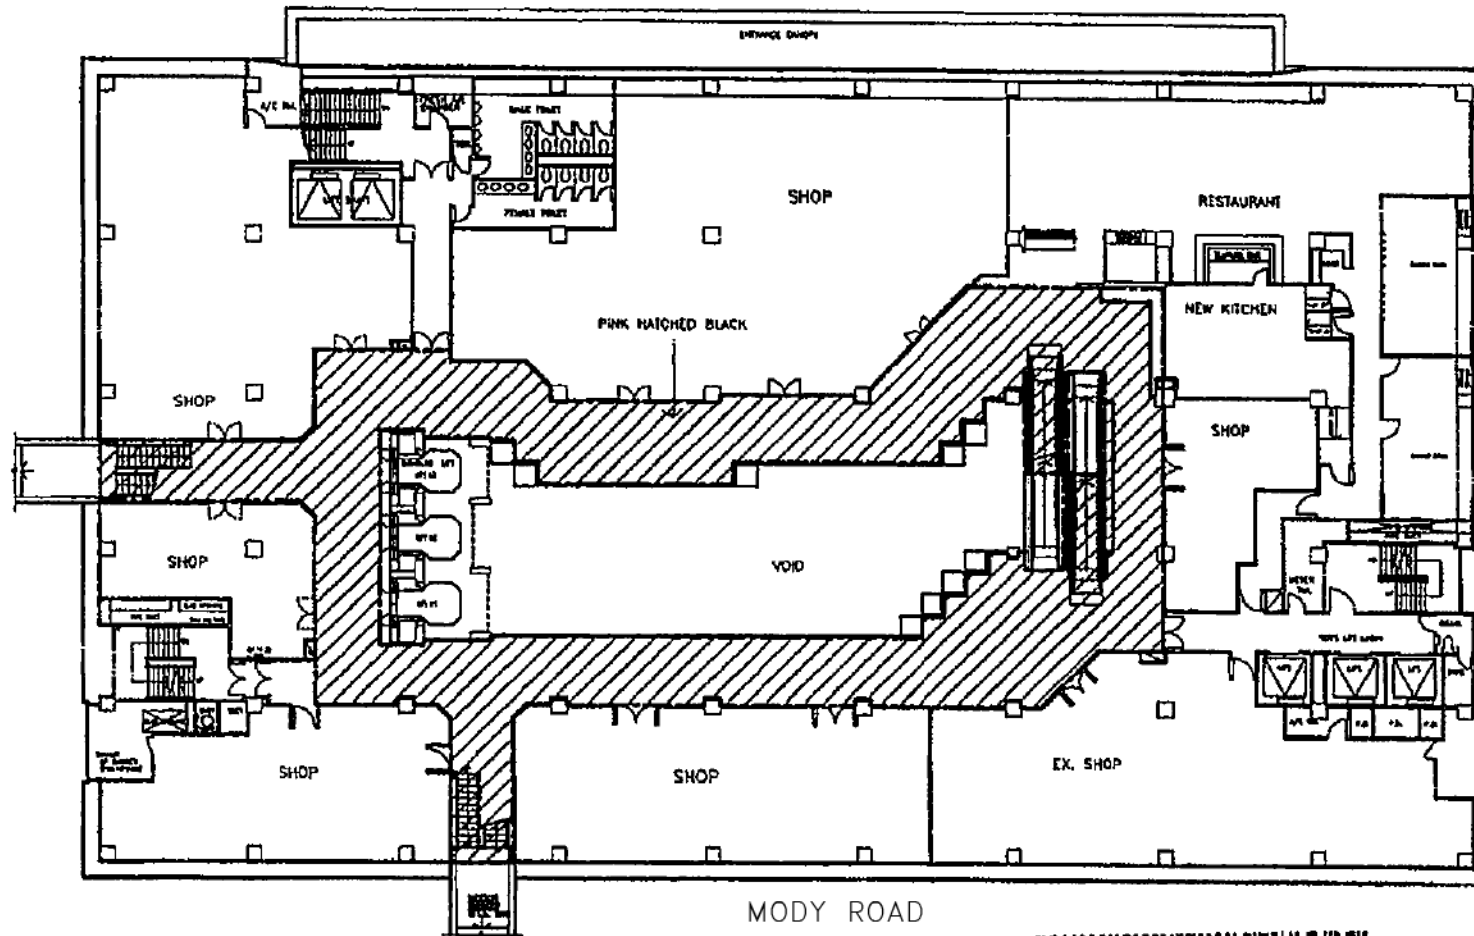

ROYAL GARDEN HOTEL
 AT K.I.L. 10475
 TSIM SHA TSUI EAST
 KOWLOON, HONG KONG

MODY SQUARE

GROUND FLOOR PLAN

LEGEND:

PEDESTRIAN PASSAGE
 DEDICATION FOR PUBLIC USE
 (AREA = 241.700 SQ.M.)

PINK HATCHED BLACK

註冊樓宇編號 M/N: 05081801980049 AAC

ROYAL GARDEN HOTEL
AT K.I.L. 10475
TSIM SHA TSUI EAST
KOWLOON, HONG KONG

MODY SQUARE

MODY ROAD
1ST FLOOR PLAN

LEGEND:

PEDESTRIAN PASSAGE
DEDICATION FOR PUBLIC USE
(AREA = 406.974 SQ.M.)

PINK HATCHED BLACK

註冊測量編號 M/N: 05081801800048 A4C