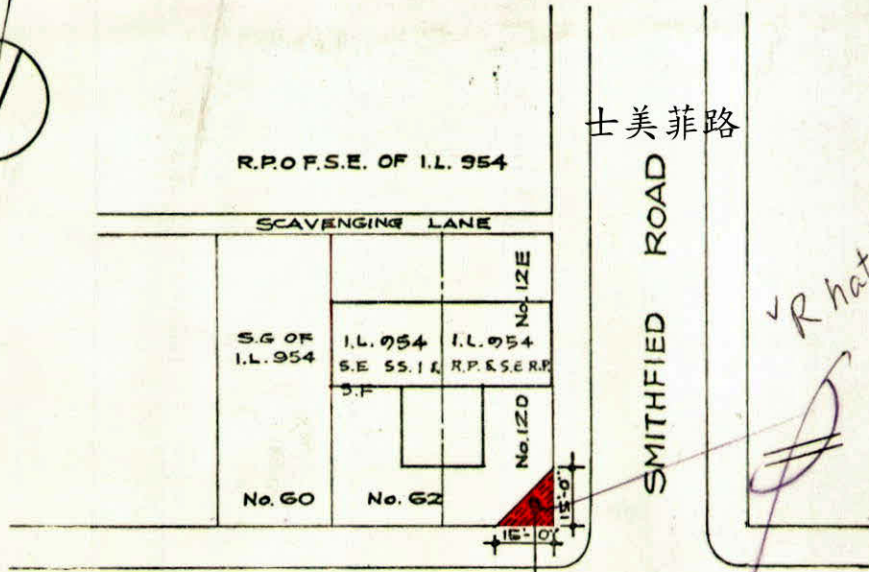

註冊樓宇編號: MN: UB1135435 A4C

U. 1135435

UBM1135435 (1/1)

士美菲路

SMITHFIELD ROAD

卑路乍街 BELCHER'S STREET

✓ R hatched BLACK ✓

YEE Hong Lam
for Land Registrar
28. 4. 2008

112.5 SF AREA TO BE DEDICATED TO PUBLIC FOR PASSAGE PURPOSE

K. B. O' Sullivan

K. B. O' Sullivan

Acting Principal Government Building Surveyor

BLOCK PLAN

SCALE: 50 FT. = 1 INCH

86 Belcher's Street

卑路乍街 86 號