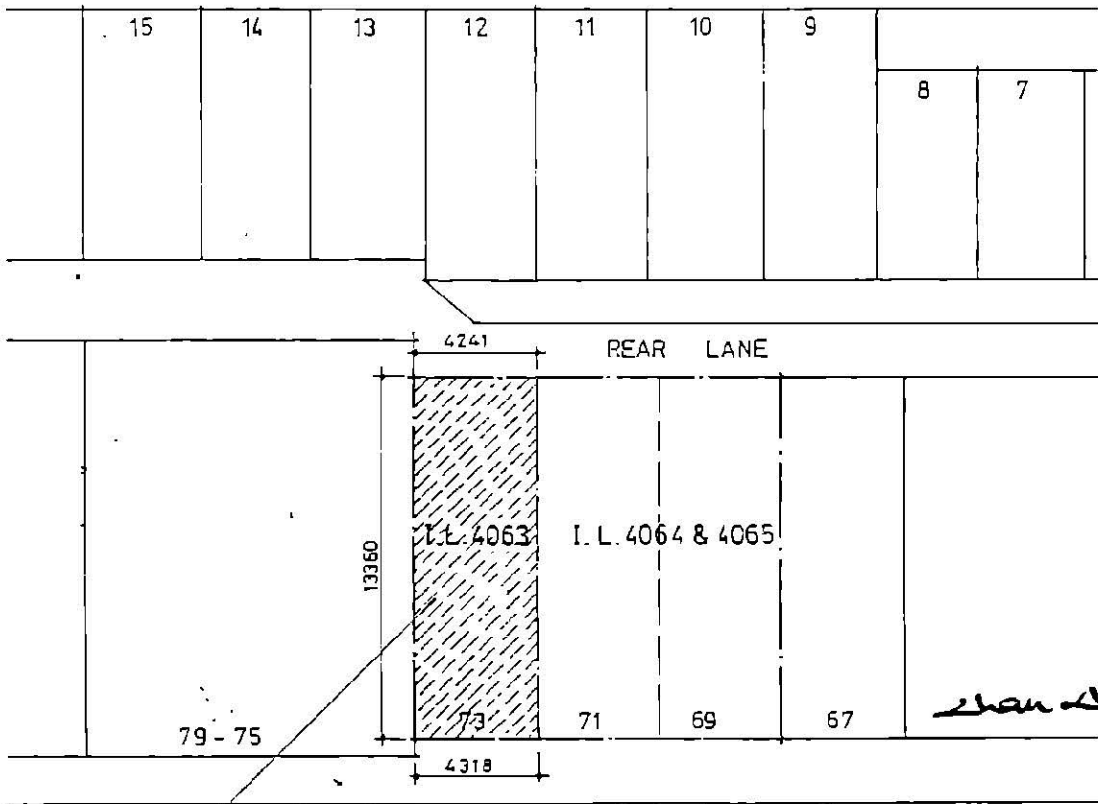

IN I.L. 4063, 4064 & 4065  
 AT NOS. 69 - 73 HIGH STREET H.K.

①  
 SETZ

B.L.D. REF : BLD(B) 2/2051/82

Annexure to Memorial No. **3983164**

*Chan Chan Sun*

高街 HIGH STREET

**BLOCK PLAN**

SCALE 1 : 250

Hatched area to be dedicated to the Government as pedestrian way and conform with Town Planning Draft Sai Ying Pun and Sheung Wan Outline Zoning Plan No. S/H 3/4 and will be paved and landscaped to the satisfaction of the Government at Owner's cost. Area to be dedicated (from Lease Inland Lot 4063 617 S.F. or 57.32 S.M.)