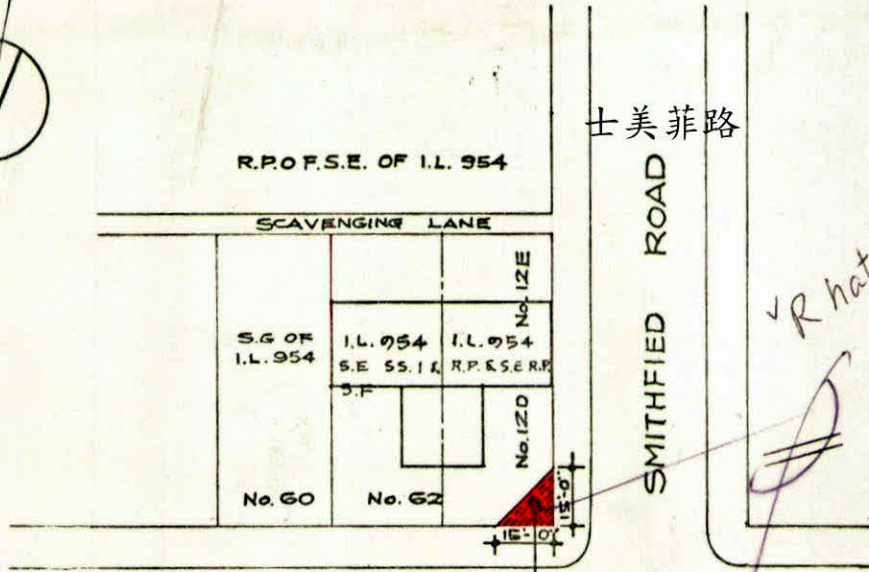

註冊號碼 MN: UB1135435 A4C

U. 1135435

UBM1135435 (1/1)

卑路乍街 BELCHER'S STREET

士美菲路

SMITHFIELD ROAD

112.5 SF AREA TO BE DEDICATED TO PUBLIC FOR PASSAGE PURPOSE

K. B. O' Sullivan

Acting Principal Government Building Surveyor

BLOCK PLAN

SCALE: 50 FT. = 1 INCH

12 Smithfield Road
士美菲路 12 號