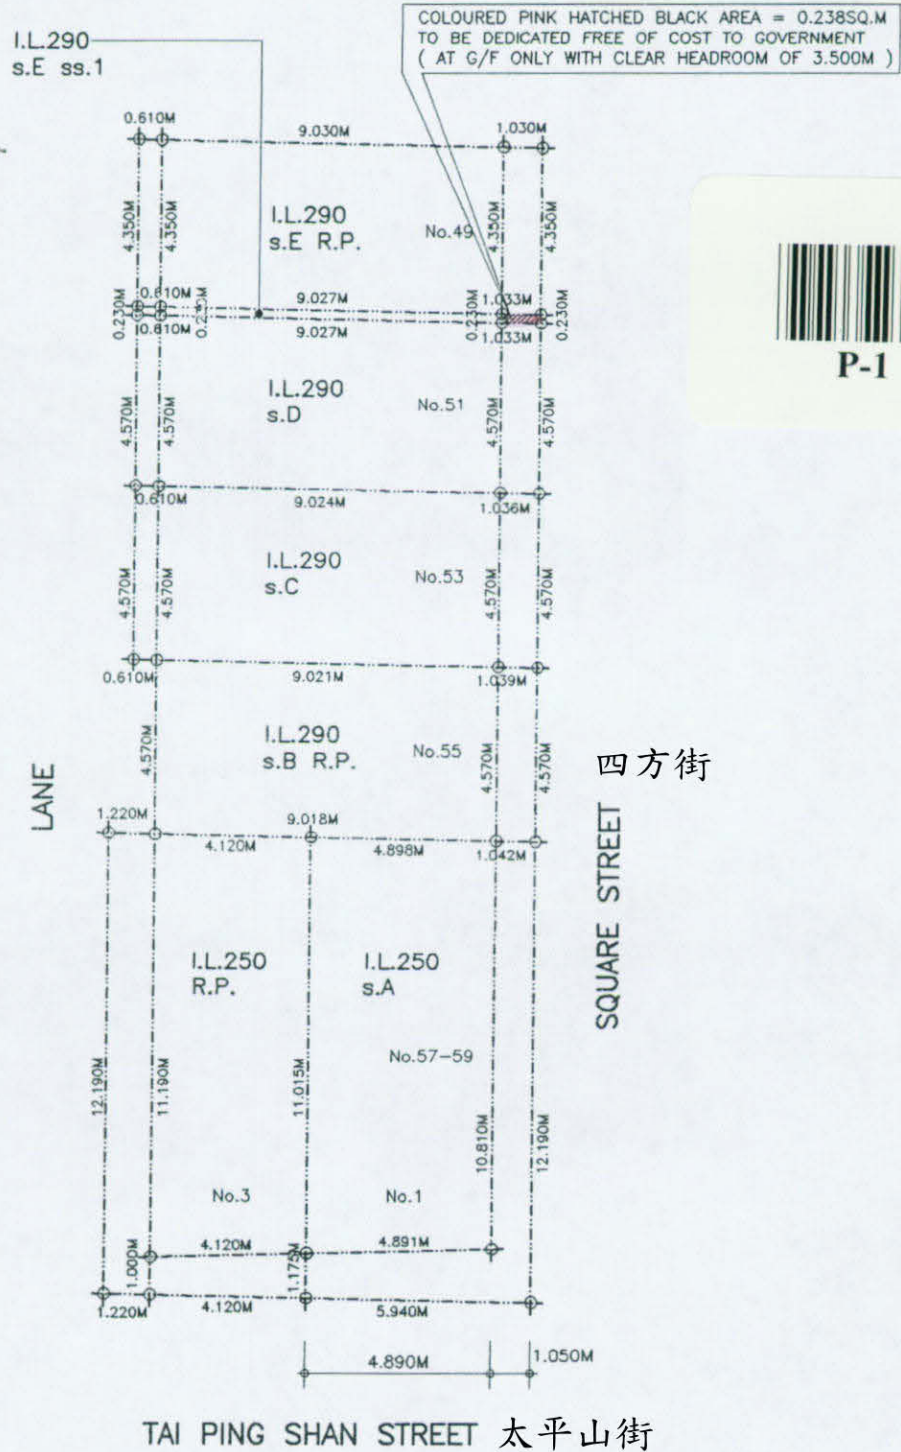

DEDICATION PLAN FOR I.L.290 s.E R.P. AT No.49, SQUARE STREET, HONG KONG.

1 : 200

TAI PING SHAN STREET
太平山街

1 Tai Ping Shan Street
太平山街 1 號

M/N 7046545

DEDICATION PLAN FOR I.L.290 s.E ss.1 AT No.49, SQUARE STREET, HONG KONG.

SCALE 1 : 200

1 Tai Ping Shan Street
太平山街 1 號

m 1N 7046545

DEDICATION PLAN FOR I.L.290 s.D AT No.51, SQUARE STREET, HONG KONG.

SCALE 1 : 200

1 Tai Ping Shan Street
太平山街 1 號

m/n 7046545

DEDICATION PLAN FOR I.L.290 s.C AT No.53, SQUARE STREET, HONG KONG.

1 Tai Ping Shan Street
太平山街 1 號

M/N 704 6545

DEDICATION PLAN FOR I.L.250 s.A AT Nos.57-59, SQUARE STREET AND

No.1, TAI PING SHAN STREET, HONG KONG

SCALE 1 : 200

COLOURED PINK HATCHED BLACK AREA = 19.003SQ.M
TO BE DEDICATED FREE OF COST TO GOVERNMENT
(AT G/F ONLY WITH CLEAR HEADROOM OF 3.500M)

1 Tai Ping Shan Street
太平山街 1 號

m/n 7046545

DEDICATION PLAN FOR I.L.250 R.P. AT No.3, TAI PING SHAN STREET, HONG KONG.

SCALE 1 : 200

四方街
SQUARE STREET

TAI PING SHAN STREET 太平山街

COLOURED PINK HATCHED BLACK AREA = 4.479SQ.M
TO BE DEDICATED FREE OF COST TO GOVERNMENT
(AT G/F ONLY WITH CLEAR HEADROOM OF 3.500M)