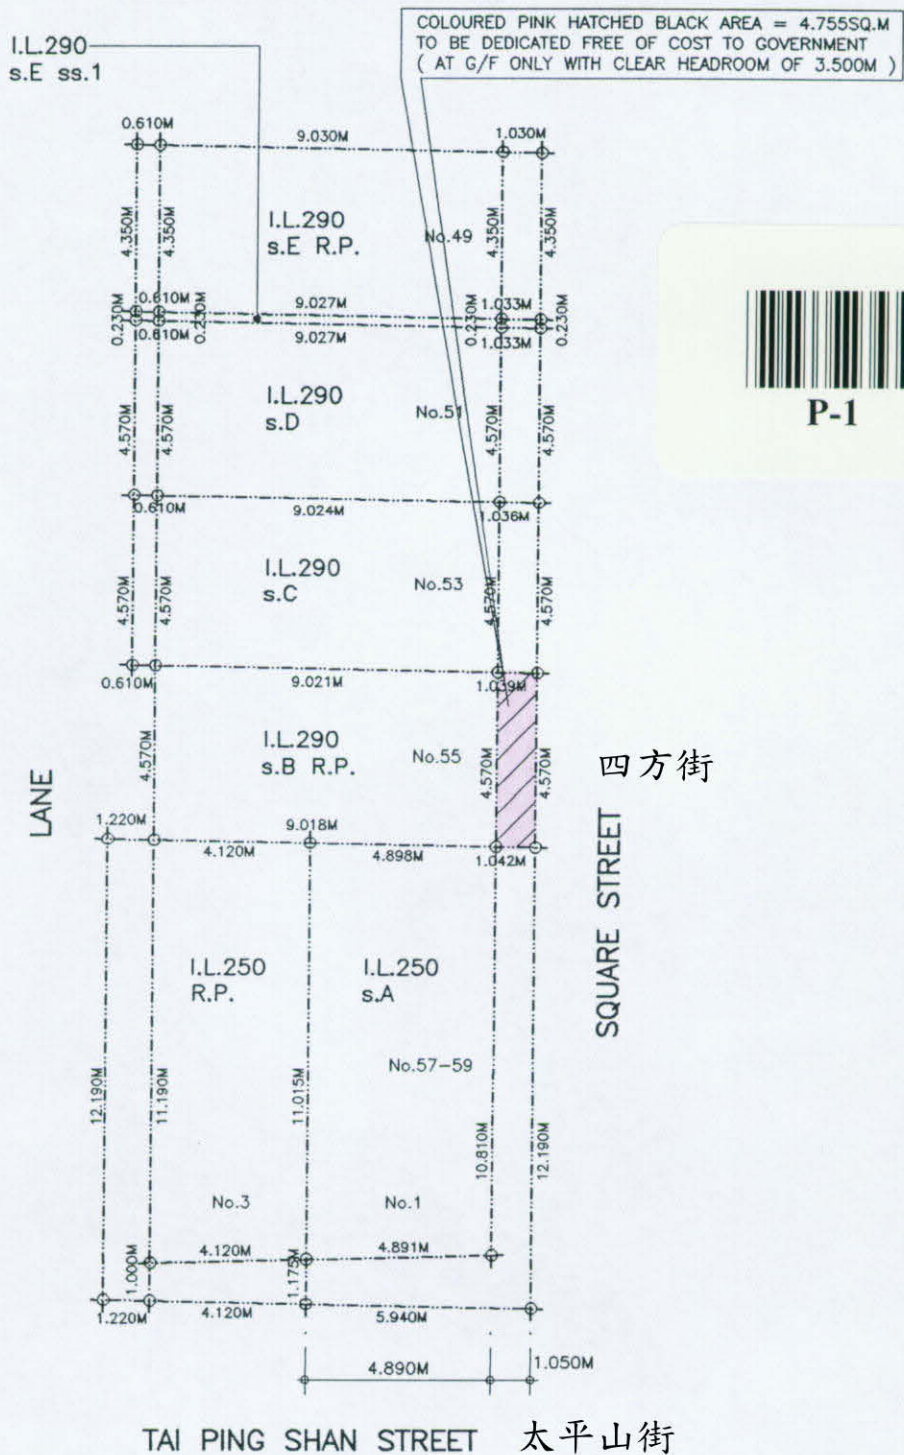

DEDICATION PLAN FOR I.L.290 s.E R.P. AT No.49, SQUARE STREET, HONG KONG.

1 : 200

TAI PING SHAN STREET
太平山街

1 Tai Ping Shan Street
太平山街 1 號

M/N 7046545

DEDICATION PLAN FOR I.L.290 s.E ss.1 AT No.49, SQUARE STREET, HONG KONG.

SCALE 1 : 200

1 Tai Ping Shan Street
太平山街 1 號

m 1N 7046545

DEDICATION PLAN FOR I.L.290 s.D AT No.51, SQUARE STREET, HONG KONG.

SCALE 1 : 200

1 Tai Ping Shan Street
太平山街 1 號

m/n 7046545

DEDICATION PLAN FOR I.L.290 s.C AT No.53, SQUARE STREET, HONG KONG.

SCALE 1 : 200

P-1

UBM7046545 (4/1)

1 Tai Ping Shan Street
太平山街 1 號

M/N 7046545

DEDICATION PLAN FOR I.L.290 s.B R.P. AT No.55, SQUARE STREET, HONG KONG.

SCALE 1 : 200

TAI PING SHAN STREET 太平山街

1 Tai Ping Shan Street
太平山街 1 號

M/N 704 6545

DEDICATION PLAN FOR I.L.250 s.A AT Nos.57-59, SQUARE STREET AND

No.1, TAI PING SHAN STREET, HONG KONG

SCALE 1 : 200

COLOURED PINK HATCHED BLACK AREA = 19.003SQ.M
TO BE DEDICATED FREE OF COST TO GOVERNMENT
(AT G/F ONLY WITH CLEAR HEADROOM OF 3.500M)