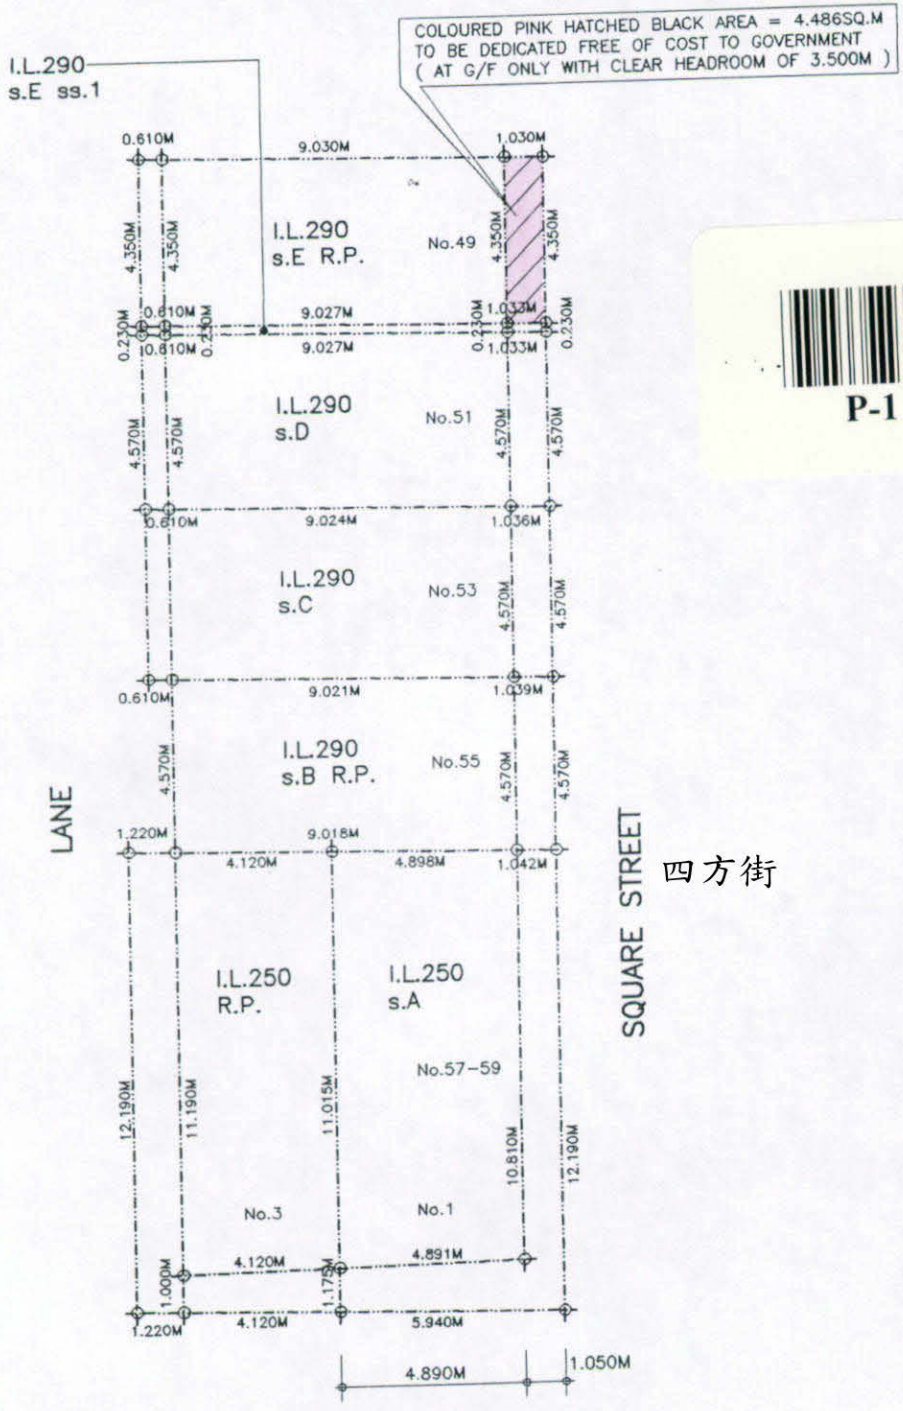

DEDICATION PLAN FOR I.L.290 s.E R.P. AT No.49, SQUARE STREET, HONG KONG.

1 : 200

TAI PING SHAN STREET
太平山街

1 Tai Ping Shan Street
太平山街 1 號

M/N 7046545

DEDICATION PLAN FOR I.L.290 s.E ss.1 AT No.49, SQUARE STREET, HONG KONG.

SCALE 1 : 200

1 Tai Ping Shan Street
太平山街 1 號

m 1N 7046545

DEDICATION PLAN FOR I.L.290 s.D AT No.51, SQUARE STREET, HONG KONG.

SCALE 1 : 200

1 Tai Ping Shan Street
太平山街 1 號

m/n 7046545

DEDICATION PLAN FOR I.L.290 s.C AT No.53, SQUARE STREET, HONG KONG.

1 Tai Ping Shan Street
太平山街 1 號

M/N 704 6545

DEDICATION PLAN FOR I.L.250 s.A AT Nos.57-59, SQUARE STREET AND

No.1, TAI PING SHAN STREET, HONG KONG

SCALE 1 : 200

COLOURED PINK HATCHED BLACK AREA = 19.003SQ.M
TO BE DEDICATED FREE OF COST TO GOVERNMENT
(AT G/F ONLY WITH CLEAR HEADROOM OF 3.500M)

1 Tai Ping Shan Street
太平山街 1 號

m/n 7046545

DEDICATION PLAN FOR I.L.250 R.P. AT No.3, TAI PING SHAN STREET, HONG KONG.

SCALE 1 : 200

四方街
SQUARE STREET

TAI PING SHAN STREET 太平山街

COLOURED PINK HATCHED BLACK AREA = 4.479SQ.M
TO BE DEDICATED FREE OF COST TO GOVERNMENT
(AT G/F ONLY WITH CLEAR HEADROOM OF 3.500M)