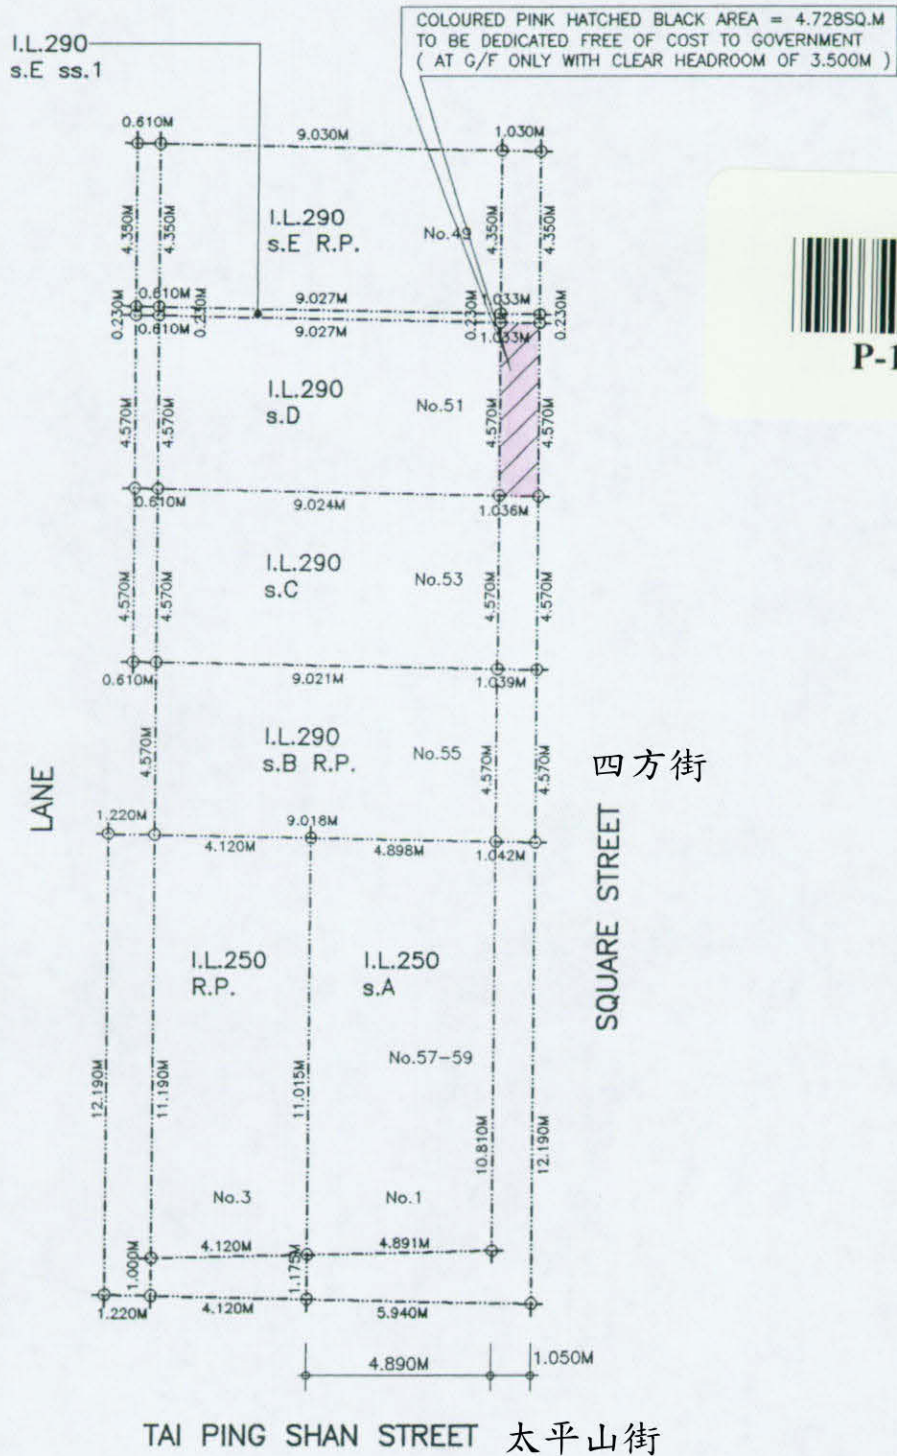

DEDICATION PLAN FOR I.L.290 s.E R.P. AT No.49, SQUARE STREET, HONG KONG.

1 : 200

TAI PING SHAN STREET
太平山街

1 Tai Ping Shan Street
太平山街 1 號

M/N 7046545

DEDICATION PLAN FOR I.L.290 s.E ss.1 AT No.49, SQUARE STREET, HONG KONG.

SCALE 1 : 200

1 Tai Ping Shan Street
太平山街 1 號

m 1N 7046545

DEDICATION PLAN FOR I.L.290 s.D AT No.51, SQUARE STREET, HONG KONG.

SCALE 1 : 200

1 Tai Ping Shan Street
太平山街 1 號

m/n 7046545

DEDICATION PLAN FOR I.L.290 s.C AT No.53, SQUARE STREET, HONG KONG.

1 Tai Ping Shan Street
太平山街 1 號

M/N 704 6545

DEDICATION PLAN FOR I.L.250 s.A AT Nos.57-59, SQUARE STREET AND

No.1, TAI PING SHAN STREET, HONG KONG

SCALE 1 : 200

COLOURED PINK HATCHED BLACK AREA = 19.003SQ.M
TO BE DEDICATED FREE OF COST TO GOVERNMENT
(AT G/F ONLY WITH CLEAR HEADROOM OF 3.500M)

1 Tai Ping Shan Street
太平山街 1 號

m/n 7046545

DEDICATION PLAN FOR I.L.250 R.P. AT No.3, TAI PING SHAN STREET, HONG KONG.

SCALE 1 : 200

四方街
SQUARE STREET

TAI PING SHAN STREET 太平山街

COLOURED PINK HATCHED BLACK AREA = 4.479SQ.M
TO BE DEDICATED FREE OF COST TO GOVERNMENT
(AT G/F ONLY WITH CLEAR HEADROOM OF 3.500M)