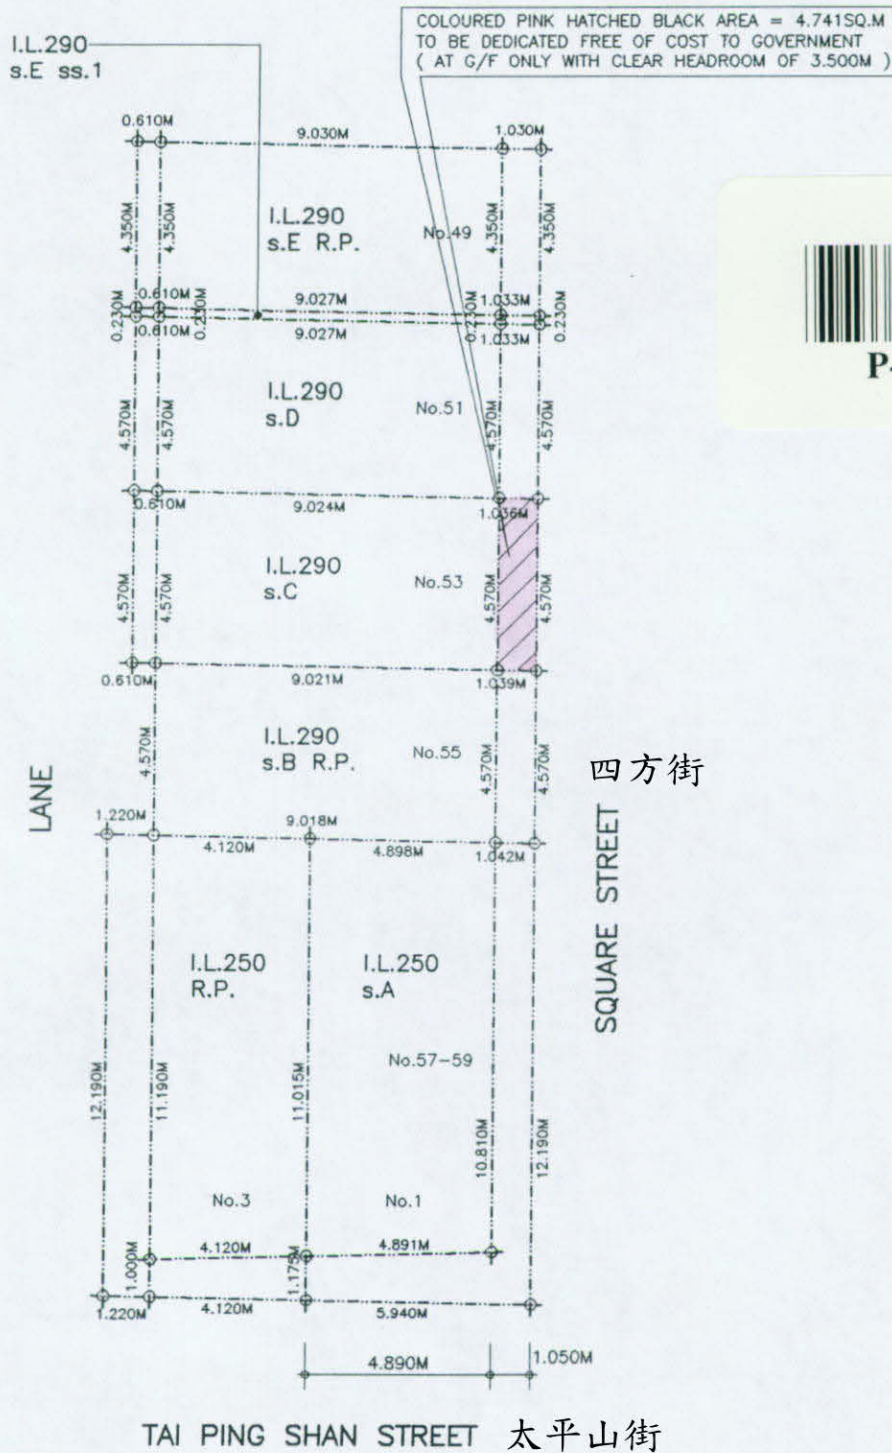

DEDICATION PLAN FOR I.L.290 s.C AT No.53, SQUARE STREET, HONG KONG.

SCALE 1 : 200

P-1

UBM7046545 (4/1)

1 Tai Ping Shan Street
太平山街 1 號

M/N 7046545