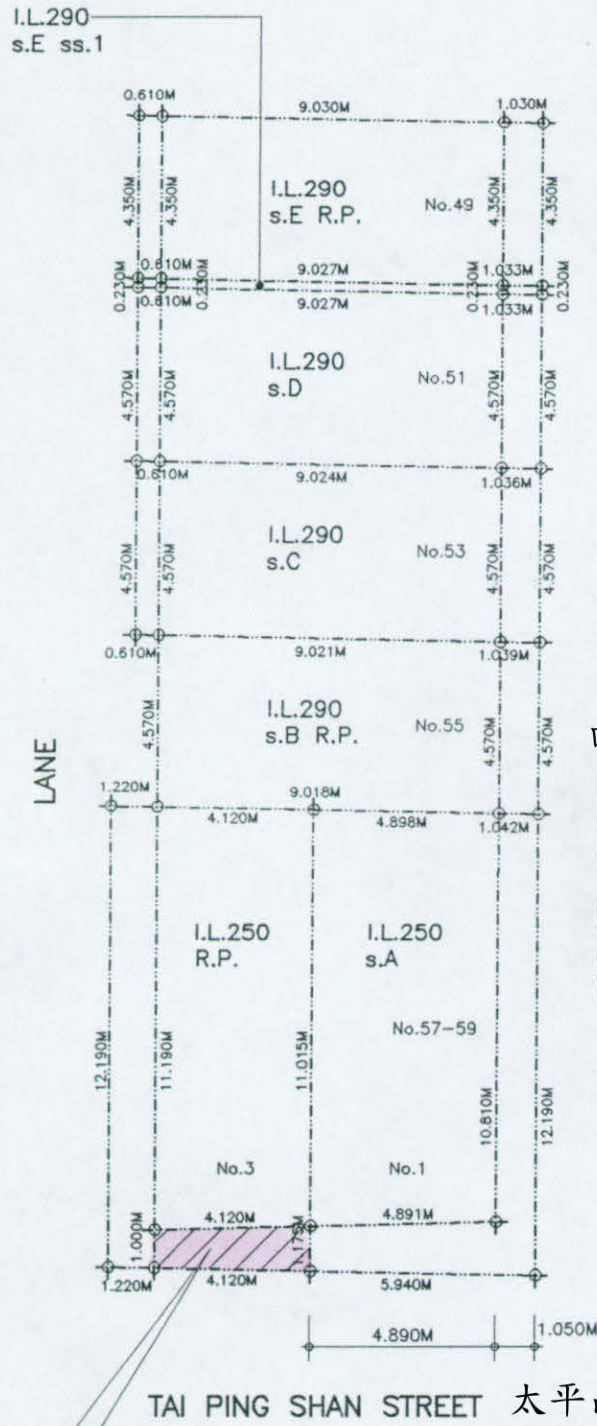

DEDICATION PLAN FOR I.L.290 s.E R.P. AT No.49, SQUARE STREET, HONG KONG.

1 : 200

TAI PING SHAN STREET
太平山街

1 Tai Ping Shan Street
太平山街 1 號

M/N 7046545

DEDICATION PLAN FOR I.L.290 s.E ss.1 AT No.49, SQUARE STREET, HONG KONG.

SCALE 1 : 200

1 Tai Ping Shan Street
太平山街 1 號

m 1N 7046545

DEDICATION PLAN FOR I.L.290 s.D AT No.51, SQUARE STREET, HONG KONG.

SCALE 1 : 200

1 Tai Ping Shan Street
太平山街 1 號

m/n 7046545

DEDICATION PLAN FOR I.L.290 s.C AT No.53, SQUARE STREET, HONG KONG.

1 Tai Ping Shan Street
太平山街 1 號

M/N 704 6545

DEDICATION PLAN FOR I.L.250 s.A AT Nos.57-59, SQUARE STREET AND

No.1, TAI PING SHAN STREET, HONG KONG

SCALE 1 : 200

COLOURED PINK HATCHED BLACK AREA = 19.003SQ.M
TO BE DEDICATED FREE OF COST TO GOVERNMENT
(AT G/F ONLY WITH CLEAR HEADROOM OF 3.500M)

1 Tai Ping Shan Street
太平山街 1 號

m/n 7046545

DEDICATION PLAN FOR I.L.250 R.P. AT No.3, TAI PING SHAN STREET, HONG KONG.

SCALE 1 : 200

四方街
SQUARE STREET

TAI PING SHAN STREET 太平山街

COLOURED PINK HATCHED BLACK AREA = 4.479SQ.M
TO BE DEDICATED FREE OF COST TO GOVERNMENT
(AT G/F ONLY WITH CLEAR HEADROOM OF 3.500M)