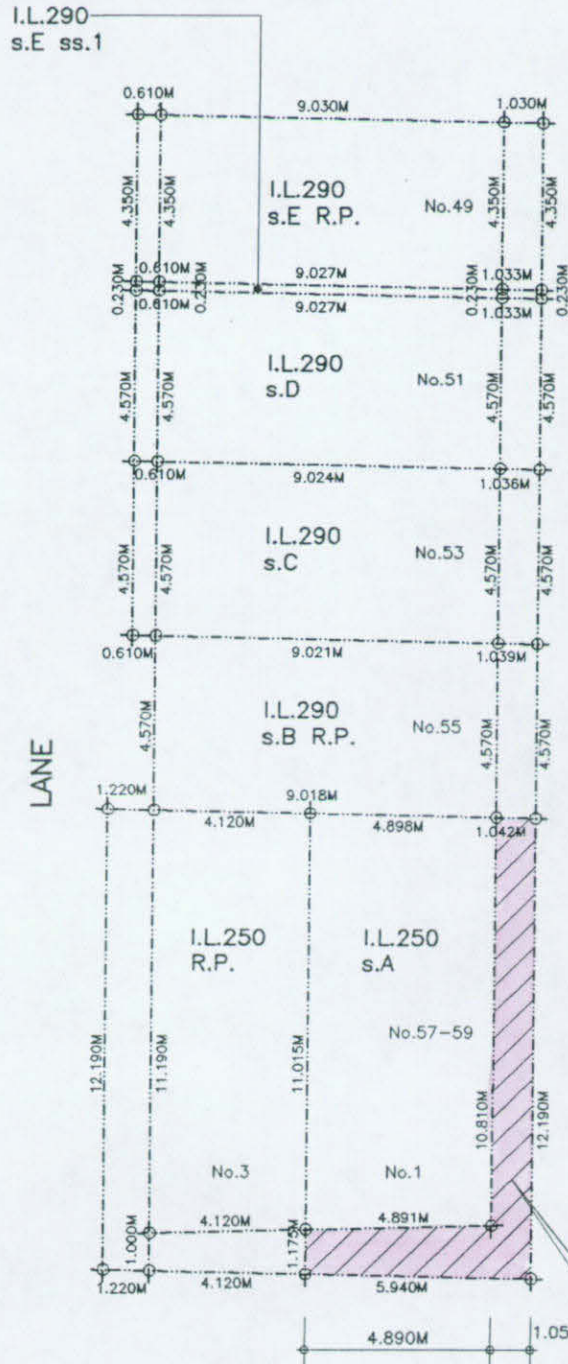

DEDICATION PLAN FOR I.L.290 s.E R.P. AT No.49, SQUARE STREET, HONG KONG.

1 : 200

TAI PING SHAN STREET
太平山街

1 Tai Ping Shan Street
太平山街 1 號

M/N 7046545

DEDICATION PLAN FOR I.L.290 s.E ss.1 AT No.49, SQUARE STREET, HONG KONG.

SCALE 1 : 200

1 Tai Ping Shan Street
太平山街 1 號

m 1N 7046545

DEDICATION PLAN FOR I.L.290 s.D AT No.51, SQUARE STREET, HONG KONG.

SCALE 1 : 200

1 Tai Ping Shan Street
太平山街 1 號

m/n 7046545

DEDICATION PLAN FOR I.L.290 s.C AT No.53, SQUARE STREET, HONG KONG.

SCALE 1 : 200

P-1

UBM7046545 (4/1)

1 Tai Ping Shan Street
太平山街 1 號

M/N 7046545

DEDICATION PLAN FOR I.L.290 s.B R.P. AT No.55, SQUARE STREET, HONG KONG.

SCALE 1 : 200

TAI PING SHAN STREET 太平山街

1 Tai Ping Shan Street
太平山街 1 號

M/N 704 6545

DEDICATION PLAN FOR I.L.250 s.A AT Nos.57-59, SQUARE STREET AND

No.1, TAI PING SHAN STREET, HONG KONG

SCALE 1 : 200

COLOURED PINK HATCHED BLACK AREA = 19.003SQ.M
TO BE DEDICATED FREE OF COST TO GOVERNMENT
(AT G/F ONLY WITH CLEAR HEADROOM OF 3.500M)