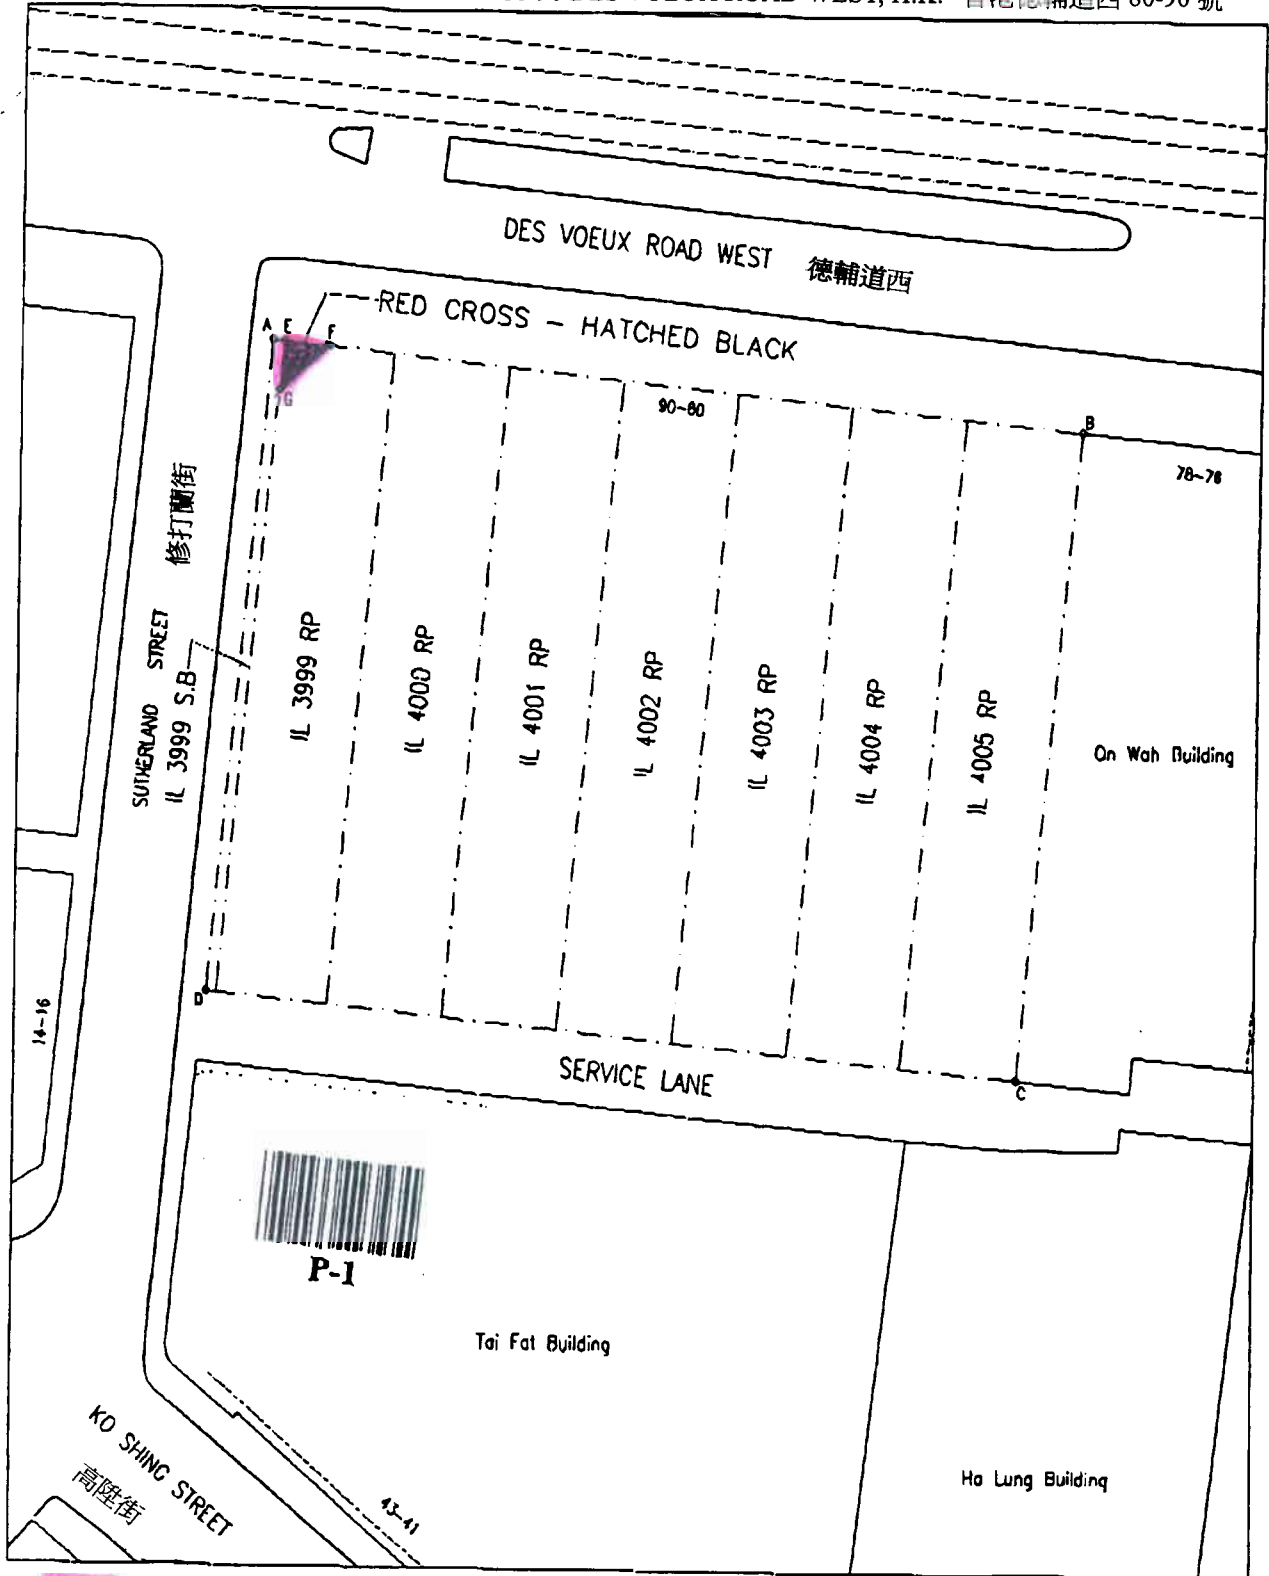

80-90 DES VOEUX ROAD WEST, H.K. 香港德輔道西 80-90 號

 RED CROSS-HATCHED BLACK AREA = 2.000m²
 TO BE DEDICATED TO THE PUBLIC FOR PURPOSE OF PASSAGE

SCALE 1:300

BOUNDARY SIDE	DISTANCE (IN METERS)
E - F	2.000
E - G	2.000

M/N 8656334