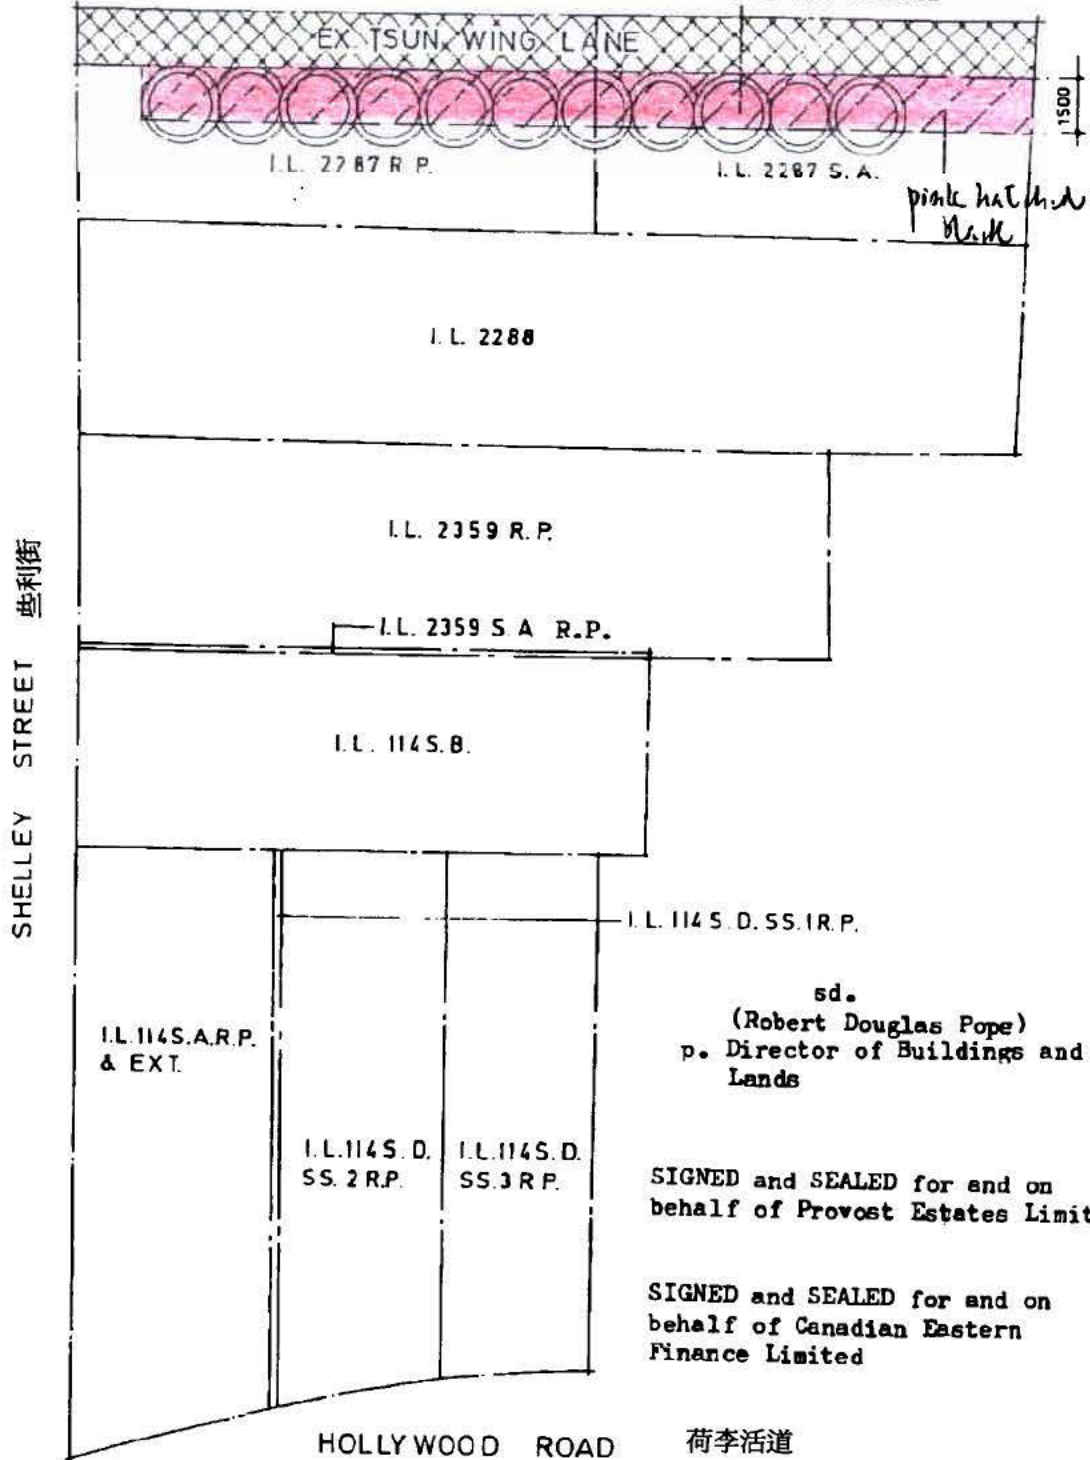

32-36 HOLLYWOOD ROAD, H.K. 香港荷李活道 32-36 號

CROSS HATCHED AREA — EXISTING TSUN WING LANE

6

俊榮里

HATCHED AREA 38.92 m²
TO BE DEDICATED TO THE
PUBLIC FOR PASSAGE

sd.
(Robert Douglas Pope)
p. Director of Buildings and
Lands