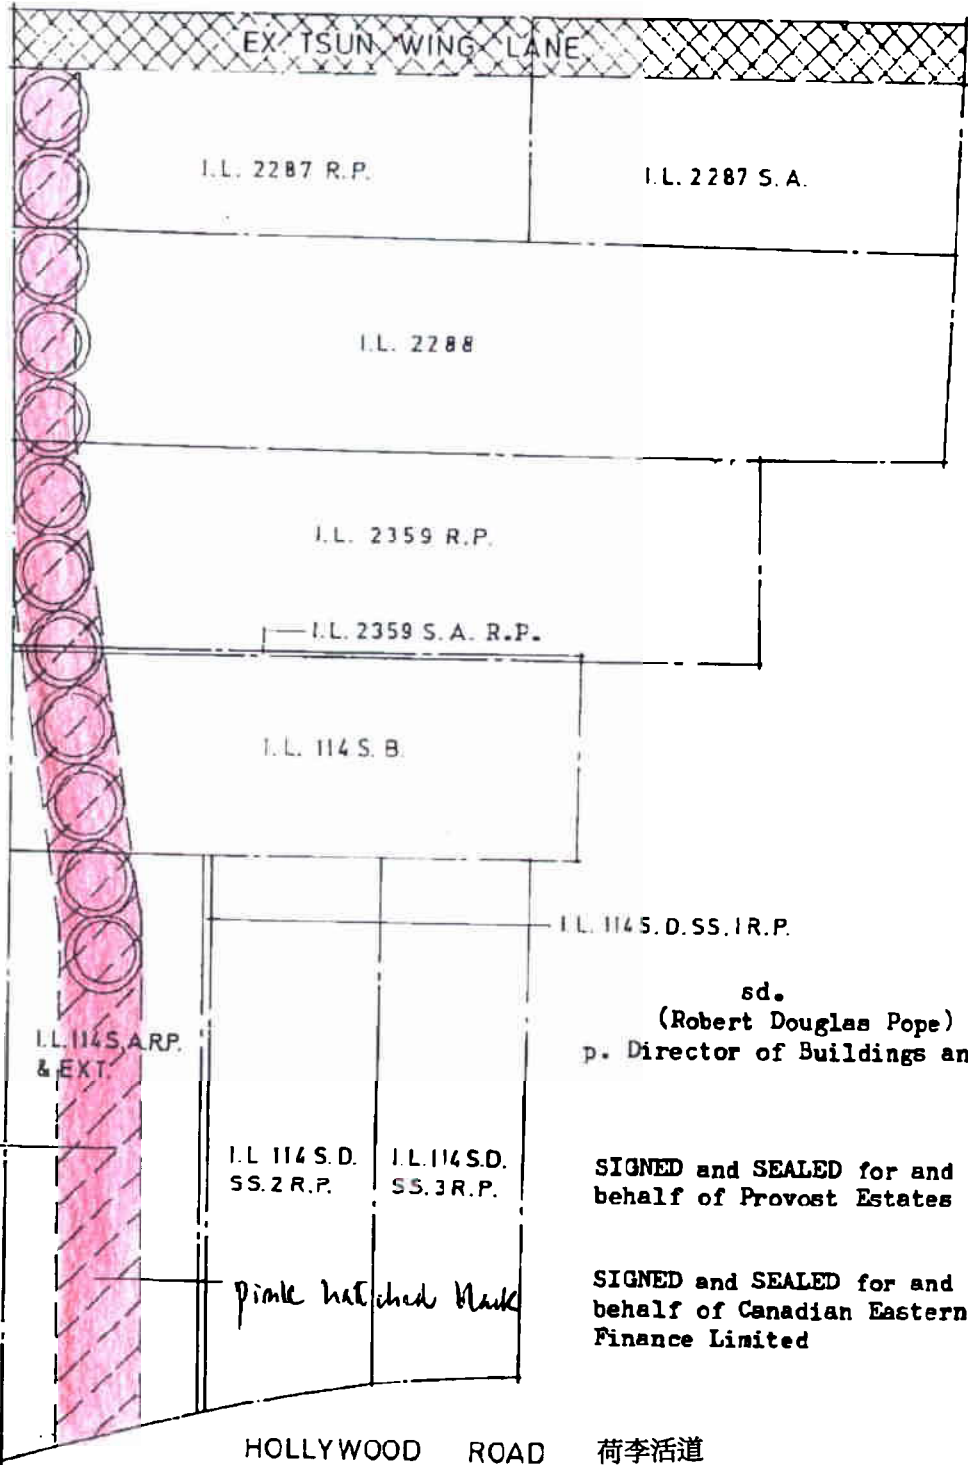

CROSS HATCHED AREA — EXISTING TSUN WING LANE

'A'

俊榮里

30.26m² HATCHED AREA TO BE DEDICATED TO THE PUBLIC FOR PASSAGE

pink hatched Area

sd.
(Robert Douglas Pope)
p. Director of Buildings and Lands

SIGNED and SEALED for and on behalf of Provost Estates Limited

32-36 HOLLYWOOD ROAD, H.K. 香港荷李活道 32-36 號

CROSS HATCHED AREA — EXISTING TSUN WING LANE

6

俊榮里

HATCHED AREA 38.92 m²
TO BE DEDICATED TO THE
PUBLIC FOR PASSAGE

sd.
(Robert Douglas Pope)
p. Director of Buildings and
Lands