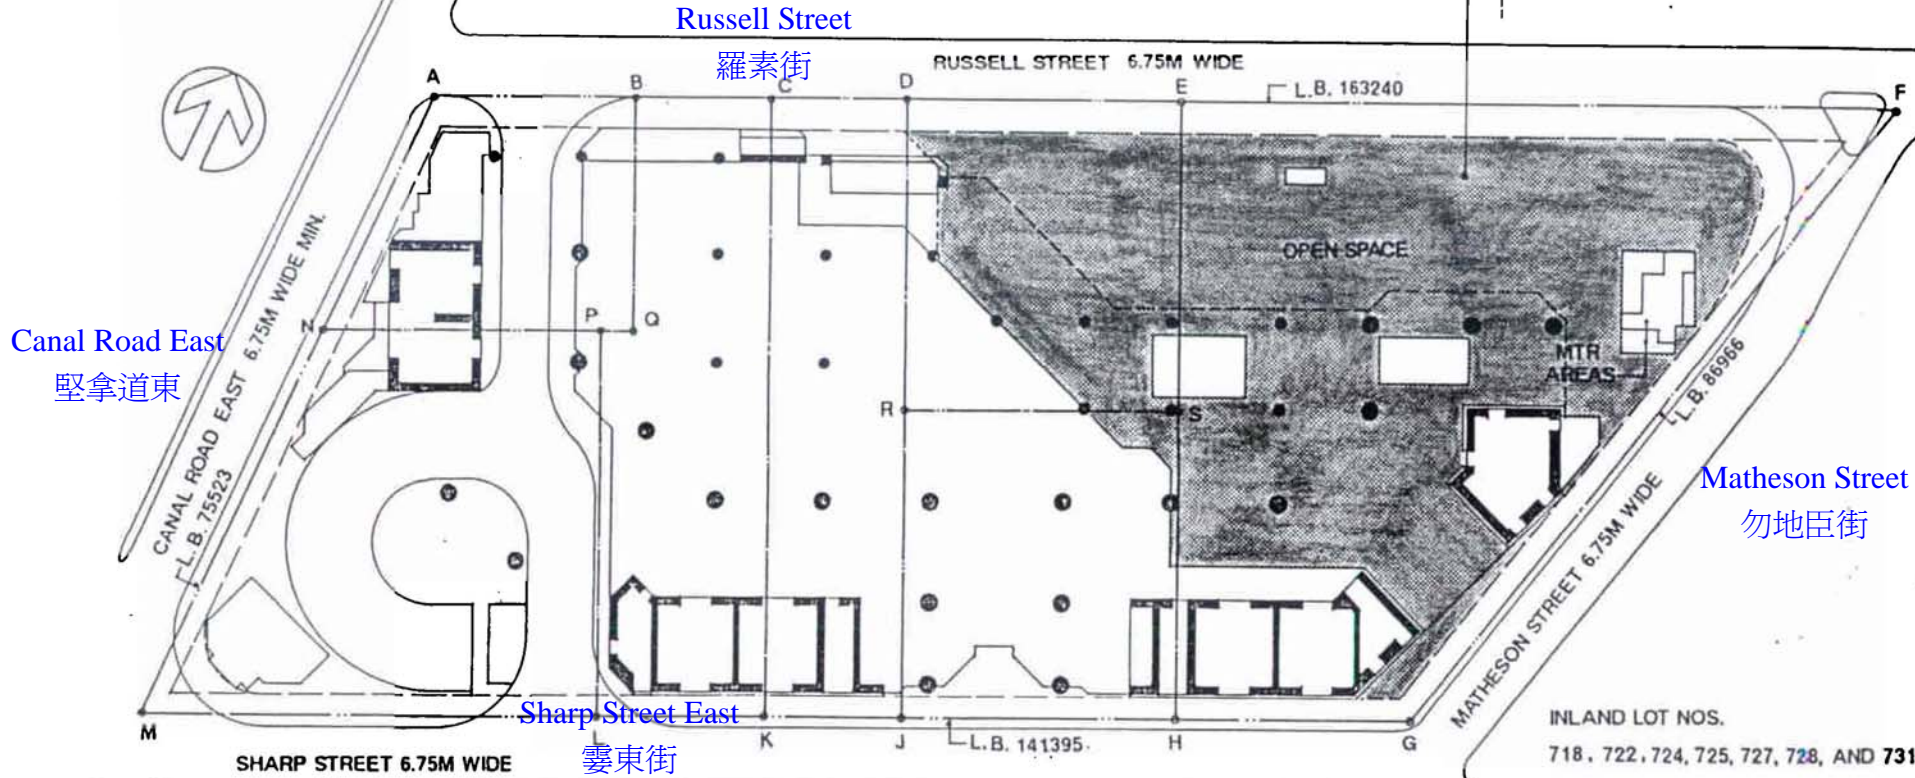

CALCULATIONS REFER
DRAWING NO. DD-04

Time Square 1 Matheson Street, Causeway Bay 時代廣場，香港銅鑼灣勿地臣街1號

GROUND FLOOR PLAN
DRAWING NO. DD-03
SCALE 1:800