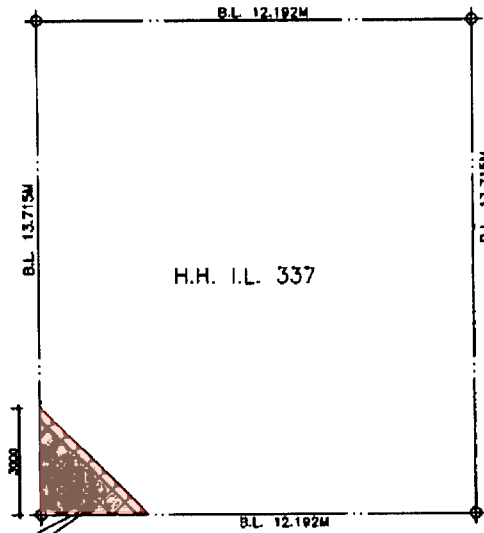

DEDICATION PLAN FOR  
HUNG HOM I.L. 337 AT  
NOS. 51-53 STATION LANE, KLN.

SCALE 1 : 200

COLOUR	AREA
PINK CROSS HATCHED BLACK	4.500sq.m

機利士南路  
GILLIES AVENUE SOUTH

STATION LANE

差館里

COLOURED PINK CROSS HATCHED  
BLACK AREA=4.5SQ.M (3.85 CLEAR  
HEIGHT) TO BE DEDICATED TO  
GOVERNMENT FREE OF COST FOR  
CORNER SPLAY.