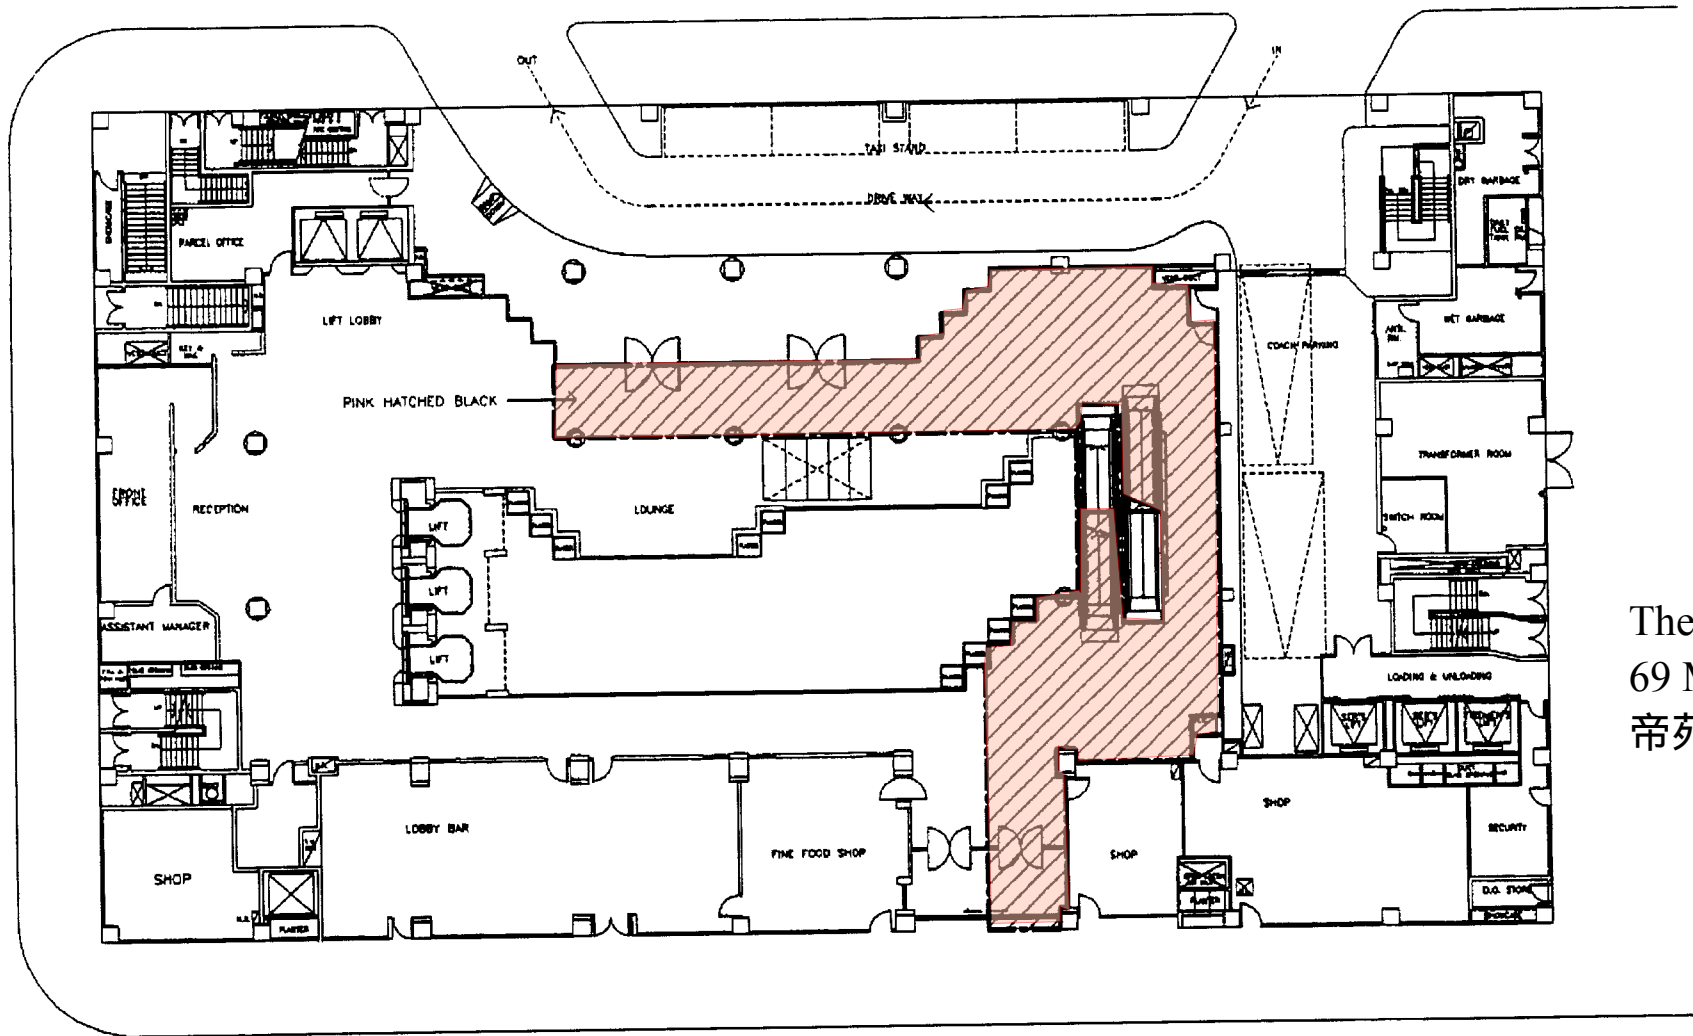

ROYAL GARDEN HOTEL  
 AT K.I.L. 10475  
 TSIM SHA TSUI EAST  
 KOWLOON, HONG KONG

Mody Square 麼地廣場

The Royal Garden Hotel,  
 69 Mody Road, Kowloon  
 帝苑酒店, 麼地道69號

Mody Road 麼地道

GROUND FLOOR PLAN

LEGEND:

PEDESTRIAN PASSAGE  
 DEDICATION FOR PUBLIC USE  
 (AREA = 241.700 SQ.M.)

PINK HATCHED BLACK

註冊摘要編號 M/N: 05081801980049 A4C