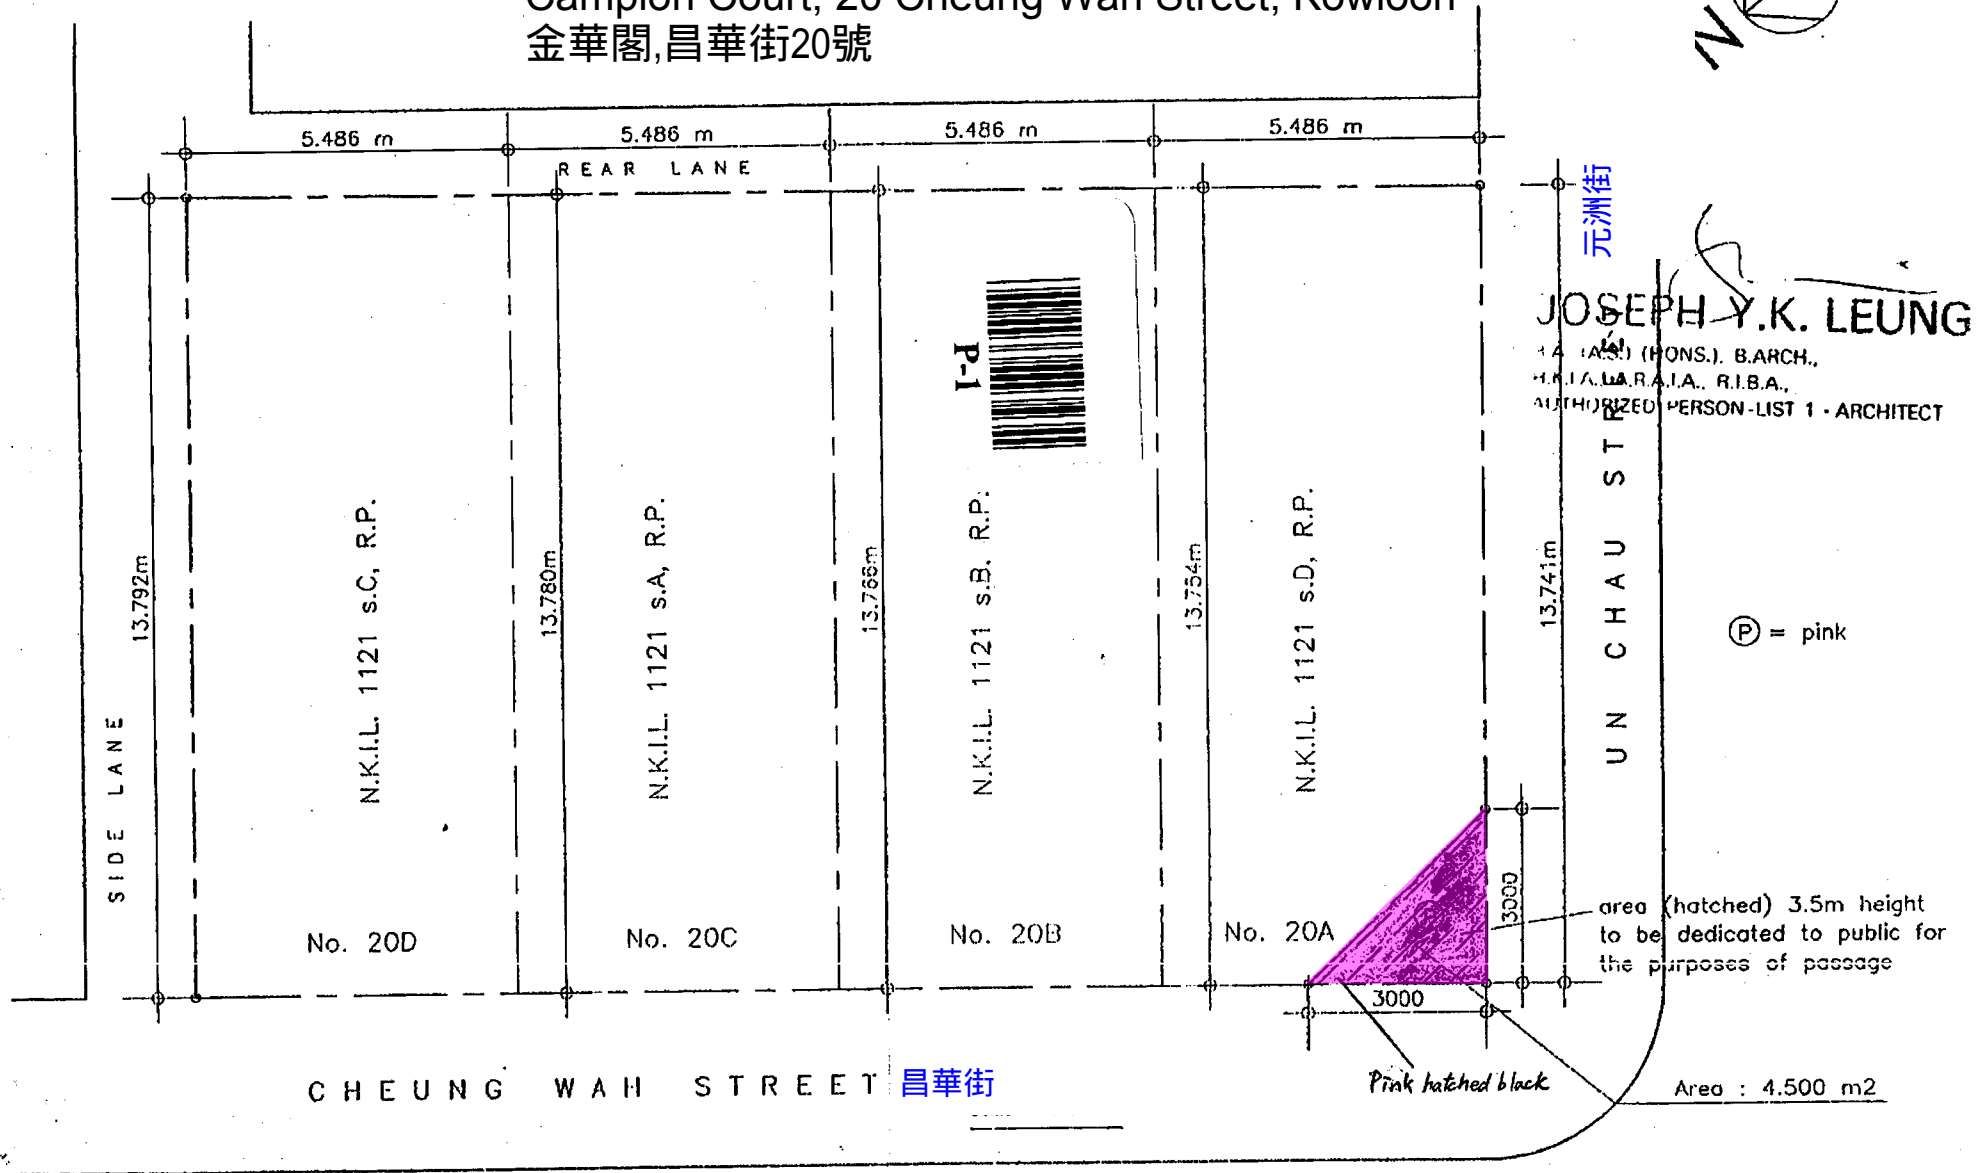

Plan for the dedication of N.K.I.L. 1121 s.D, R.P.

4/N 7050/60

Campion Court, 20 Cheung Wah Street, Kowloon  
金華閣, 昌華街20號

JOSEPH Y.K. LEUNG  
14 (A.S.) (HONS.) B.ARCH.,  
14 (A.S.) R.A.I.A. R.I.B.A.,  
AUTHORIZED PERSON - LIST 1 - ARCHITECT

Ⓟ = pink

area (hatched) 3.5m height  
to be dedicated to public for  
the purposes of passage

Pink hatched block

Area : 4.500 m<sup>2</sup>