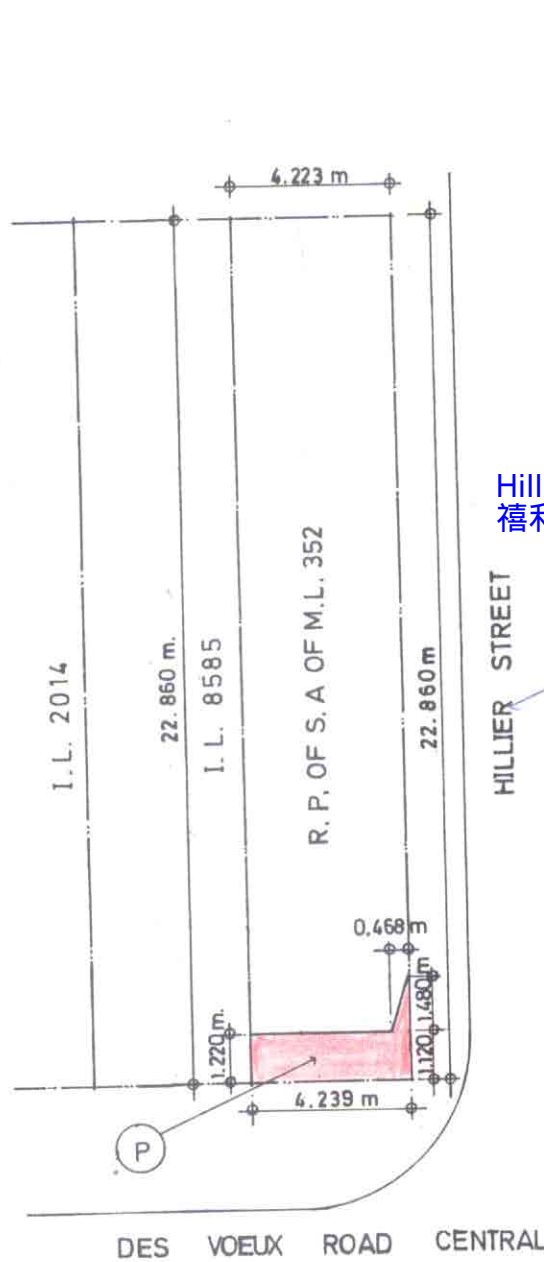

R. P. of Sec. A of MARINE LOT No. 352

255-257 Des Voeux Road Central, Hong Kong
香港德輔道中 255 至 257 號 錦牲大廈

Hillier Street
禧利街

For and on behalf of
QUICK INVESTMENT COMPANY LIMITED

Authorized Signature

For and on behalf of
QUICK INVESTMENT COMPANY LIMITED

Authorized Signature

Des Voeux Road Central
德輔道中

SCALE 1:200

COLOURED PINK AREA 5.306 SQUARE METRES

Chau Cham Son
Chau Cham Son
Director of Buildings and Lands