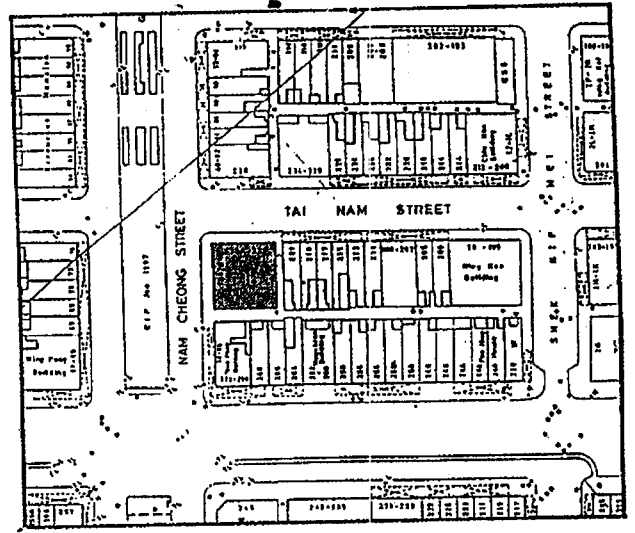

P-1

大南街  
TAI NAM STREET

BLOCK PLAN

1:2000

南昌街  
NAM CHEONG STREET

Green hatched black

SITE  
Siu Cheong Building, 72  
Nam Cheong Street,  
Kowloon  
兆昌大廈, 南昌街72號

RECEIVED BY

FEB 14 3 52 PM '94

C.C.D. Section  
BUILDINGS DEPARTMENT

Green hatched black

AREA TO BE DEDICATED FOR PUBLIC PASSAGE

1:200

N.K.I.L. No. 273 R.P.  
Nos. 70-76 Nam Cheong Street & 223-223A Tai Nam Street  
Plan showing the dedication of corner splay at  
the junction of Nam Cheong Street and Tai Nam Street