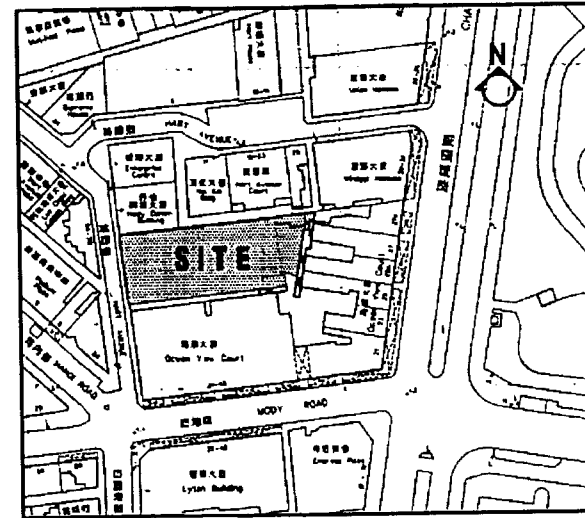

1801, 36/F, Olympic Plaza, 256 King's Road, North Point, Hong Kong

Proposed Hotel Development at
6B-6E HART AVENUE, TSIM SHA TSUI, KOWLOON

JOB NO. J022
DWG NO. SK/01/178_rev5
DATE : 07/06/2007

註冊摘要編號 MN: 07092700480011 AAC

BLOCK PLAN

SCALE 1 : 3000

Hotel Panorama , 8A Hart Avenue, Kowloon
麗景酒店 , 赫德道8A號

LEGEND:

COLOURED GREEN HATCHED BLACK