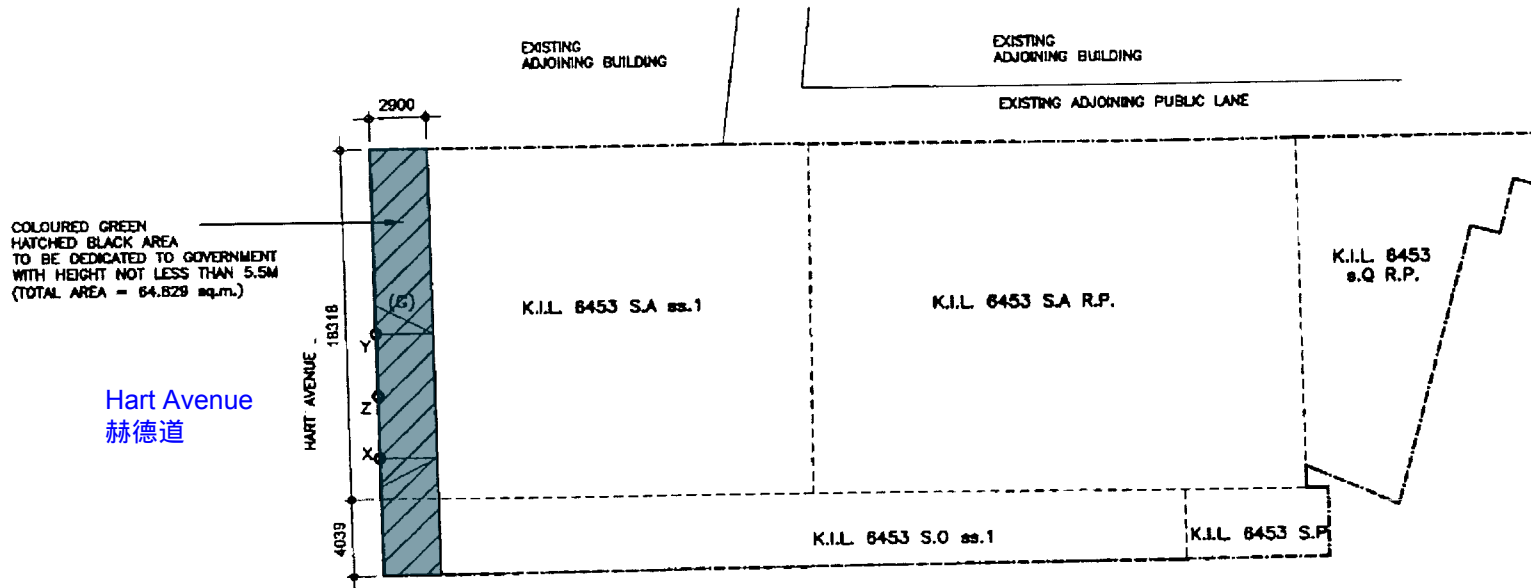

1801, 36/F, Olympic Plaza, 256 King's Road, North Point, Hong Kong

Proposed Hotel Development at
6B-6E HART AVENUE, TSIM SHA TSUI, KOWLOON

JOB NO. J022
DWG NO. SK/01/178_rev5
DATE : 07/06/2007

註冊摘要編號 MN: 07092700480011 AAC

BLOCK PLAN

SCALE 1 : 3000

Hotel Panorama , 8A Hart Avenue, Kowloon
麗景酒店 , 赫德道8A號

LEGEND:

COLOURED GREEN HATCHED BLACK