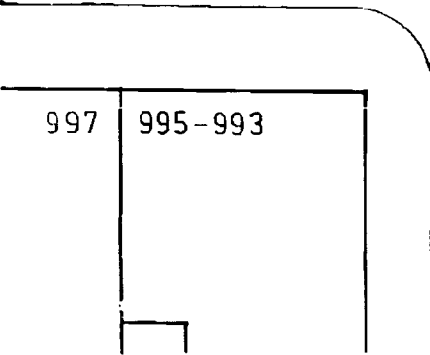

STREET 山東街

K.I.L. 8432 8433
& 8677

Prosperity Centre,
982 Canton Road,
Kowloon

ON TAT
BUILDING

嘉富商業中心, 廣東道
982號

1500 mm
1500 mm

CANTON

廣東道

6285496

Portion of land to be dedicated to
the public for the purposes of passage

ROAD

Free of cost

Area 1.5m X 1.5m X 0.5 = 1.125 m² x 3.5 m CLEAR HEIGHT

SHANTUNG

991-909

KWONG