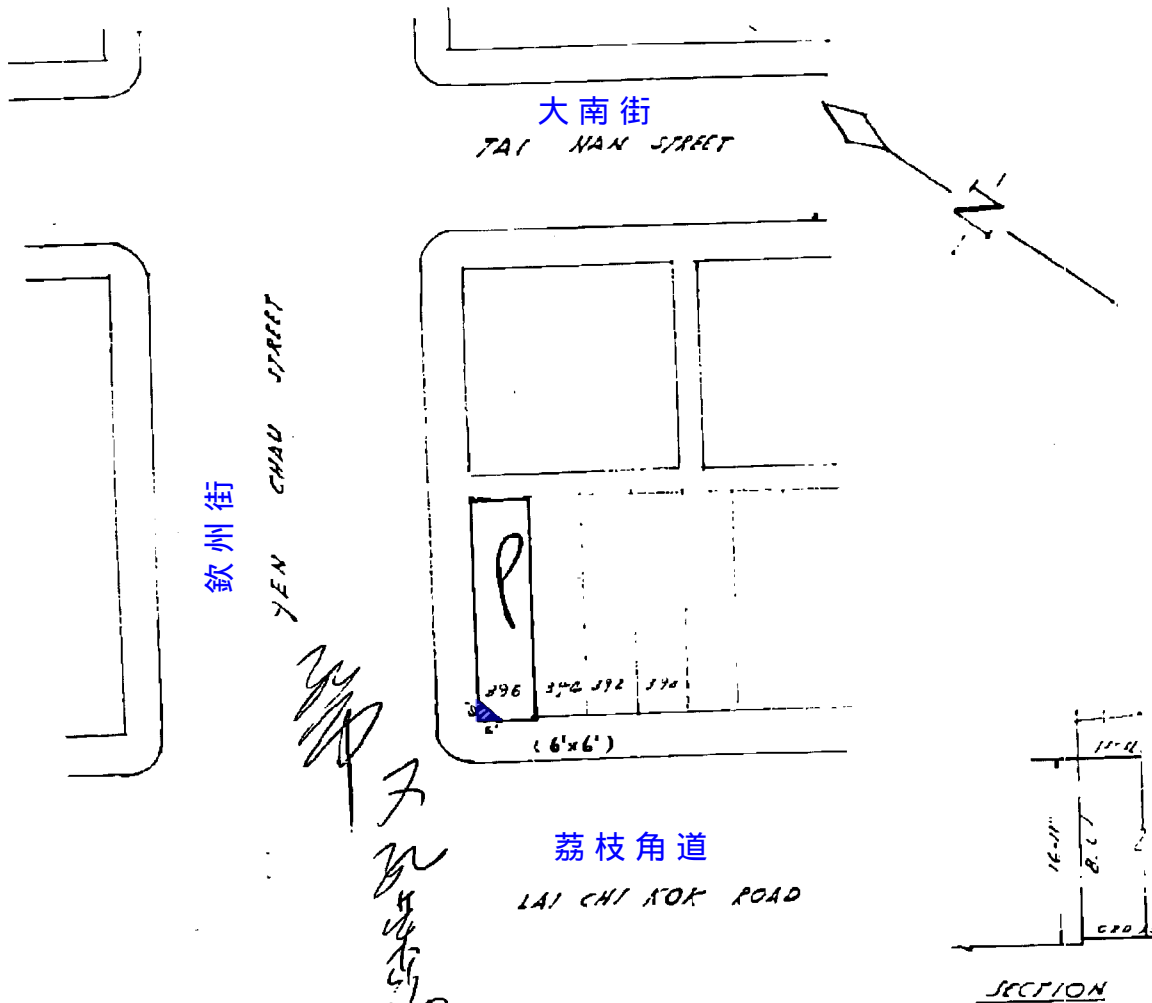

PLAN OF
NEW KOWLOON INLAND LOT NO. 176 s.G. s.s.d

(NO. 396 LAI CHI KOK ROAD)

M 879 717

YEN CHAU STREET
欽州街

Handwritten notes:
396
392
390
394
396

RECEIVED BY
20 OCT 1971
P. W.

396 Lai Chi Kok Road,
Kowloon
荔枝角道396號