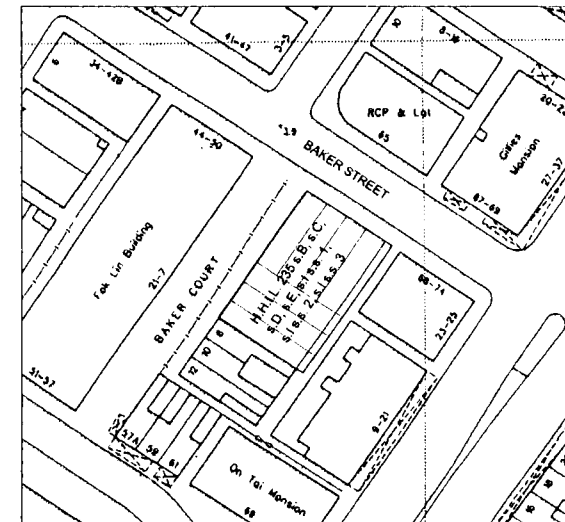

H.H.I.L. 235 s.B, s.C, s.D, s.E,
 s.l.s.s. 1, s.l.s.s. 2, s.l.s.s. 3
 AT NOS. 60-66 BAKER STREET
 & 2, 4 & 6 BAKER COURT,
 HUNG HOM, KOWLOON

必嘉街
 BAKER STREET

BAKER COURT 必嘉圍

CORNER SPLAY TO BE DEDICATED FOR PUBLIC USE

SCALE 1:250

Baker View, 66 Baker Street, Kowloon
 東海雅園, 必嘉街 66號

BLOCK PLAN
 1:1500

PINK HATCHED BLACK AREA
 TO BE DEDICATED FOR PUBLIC USE
 (AREA 1.500 X 1.500 / 2 = 1.125 m²)

FOR AND ON BEHALF OF
 CHARTER NATIONAL INTERNATIONAL LIMITED