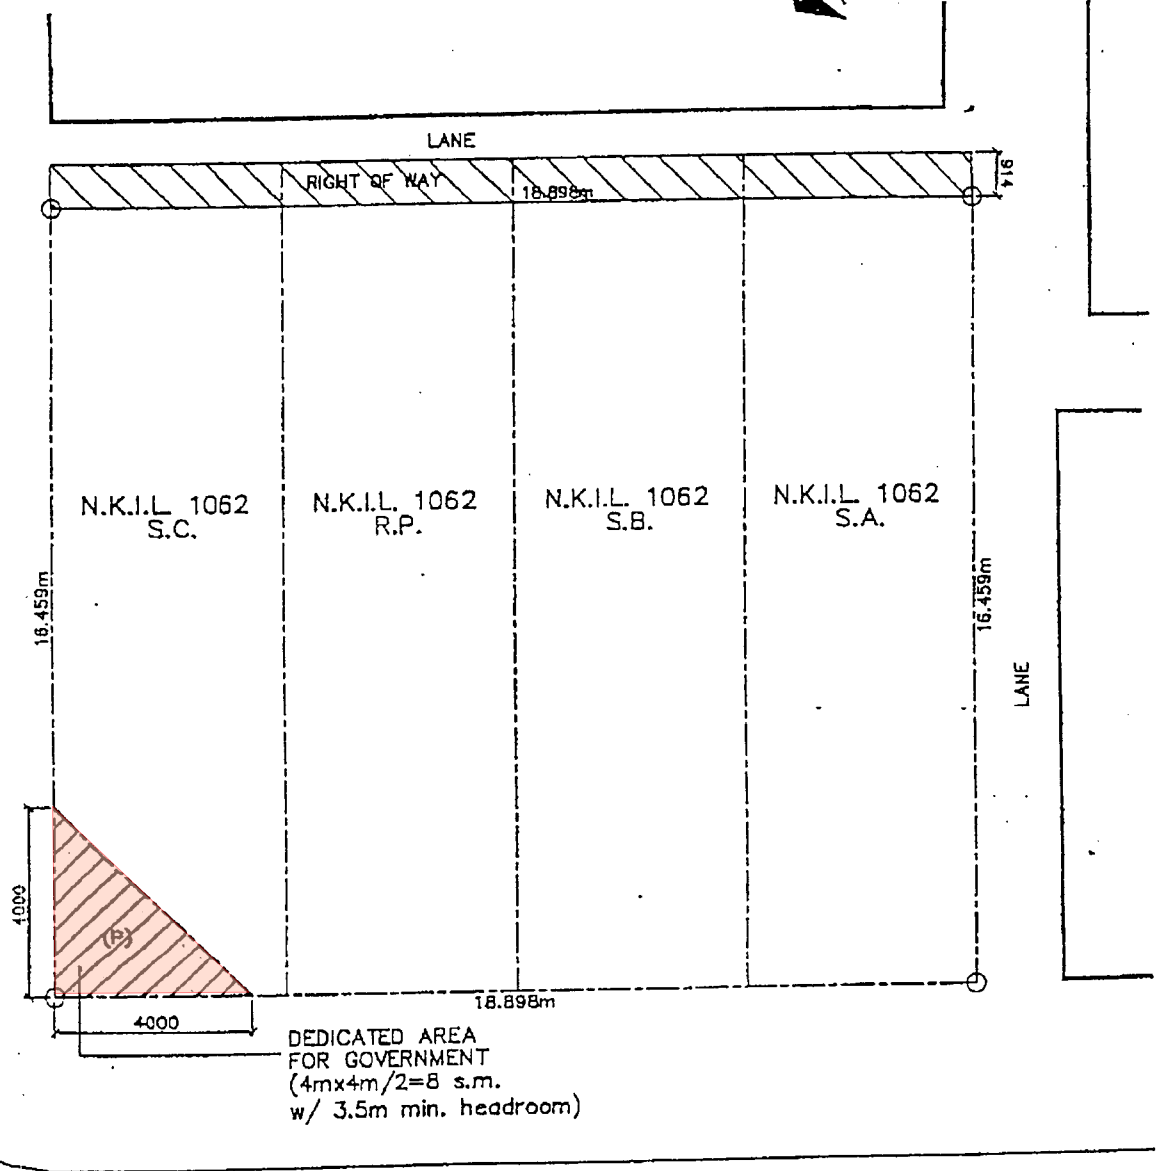

P-1

M/N 8515654

PINK HATCHED BLACK

YU CHAU ST.
汝州街

YEN CHOW ST. 欽州街

SITE PLAN

SCALE 1:150

[Signature]
C. M. WONG

Milan Place, 58 Yen Chow Street, Kowloon
米蘭軒, 欽州街58號