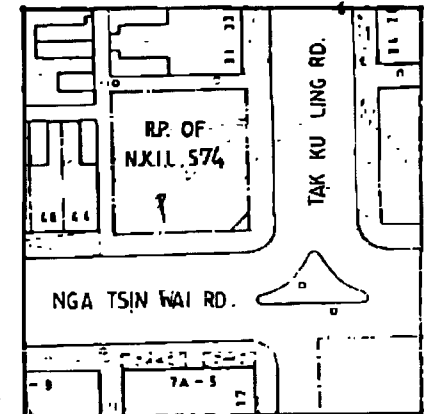

N.K.I.L. No. 574 R.P.
 No. 40, 40A, 42, 42A,
 NGA TSIN WAI ROAD
 KOWLOON

NOTE . THIS PLAN IS FOR IDENTIFICATION PURPOSE ONLY.

P = PINK COLOUR

For and on behalf of
WORLD VICTORY LIMITED
 世界有限公司

[Signature]
 Authorized Signature(s)

打鼓嶺道
 TAK KU LING ROAD

DEDICATED PORTION
 $2.5 \times 2.5 + 2 = 3.125 \text{ m}^2$
 TO BE DEDICATED TO
 PUBLIC WITH 5.5m
 CLEAR HEADROOM
 FOR PASSAGE

BLOCK PLAN 1:1000

NGA TSIN WAI ROAD 衛前圍道

SITE PLAN 1:150