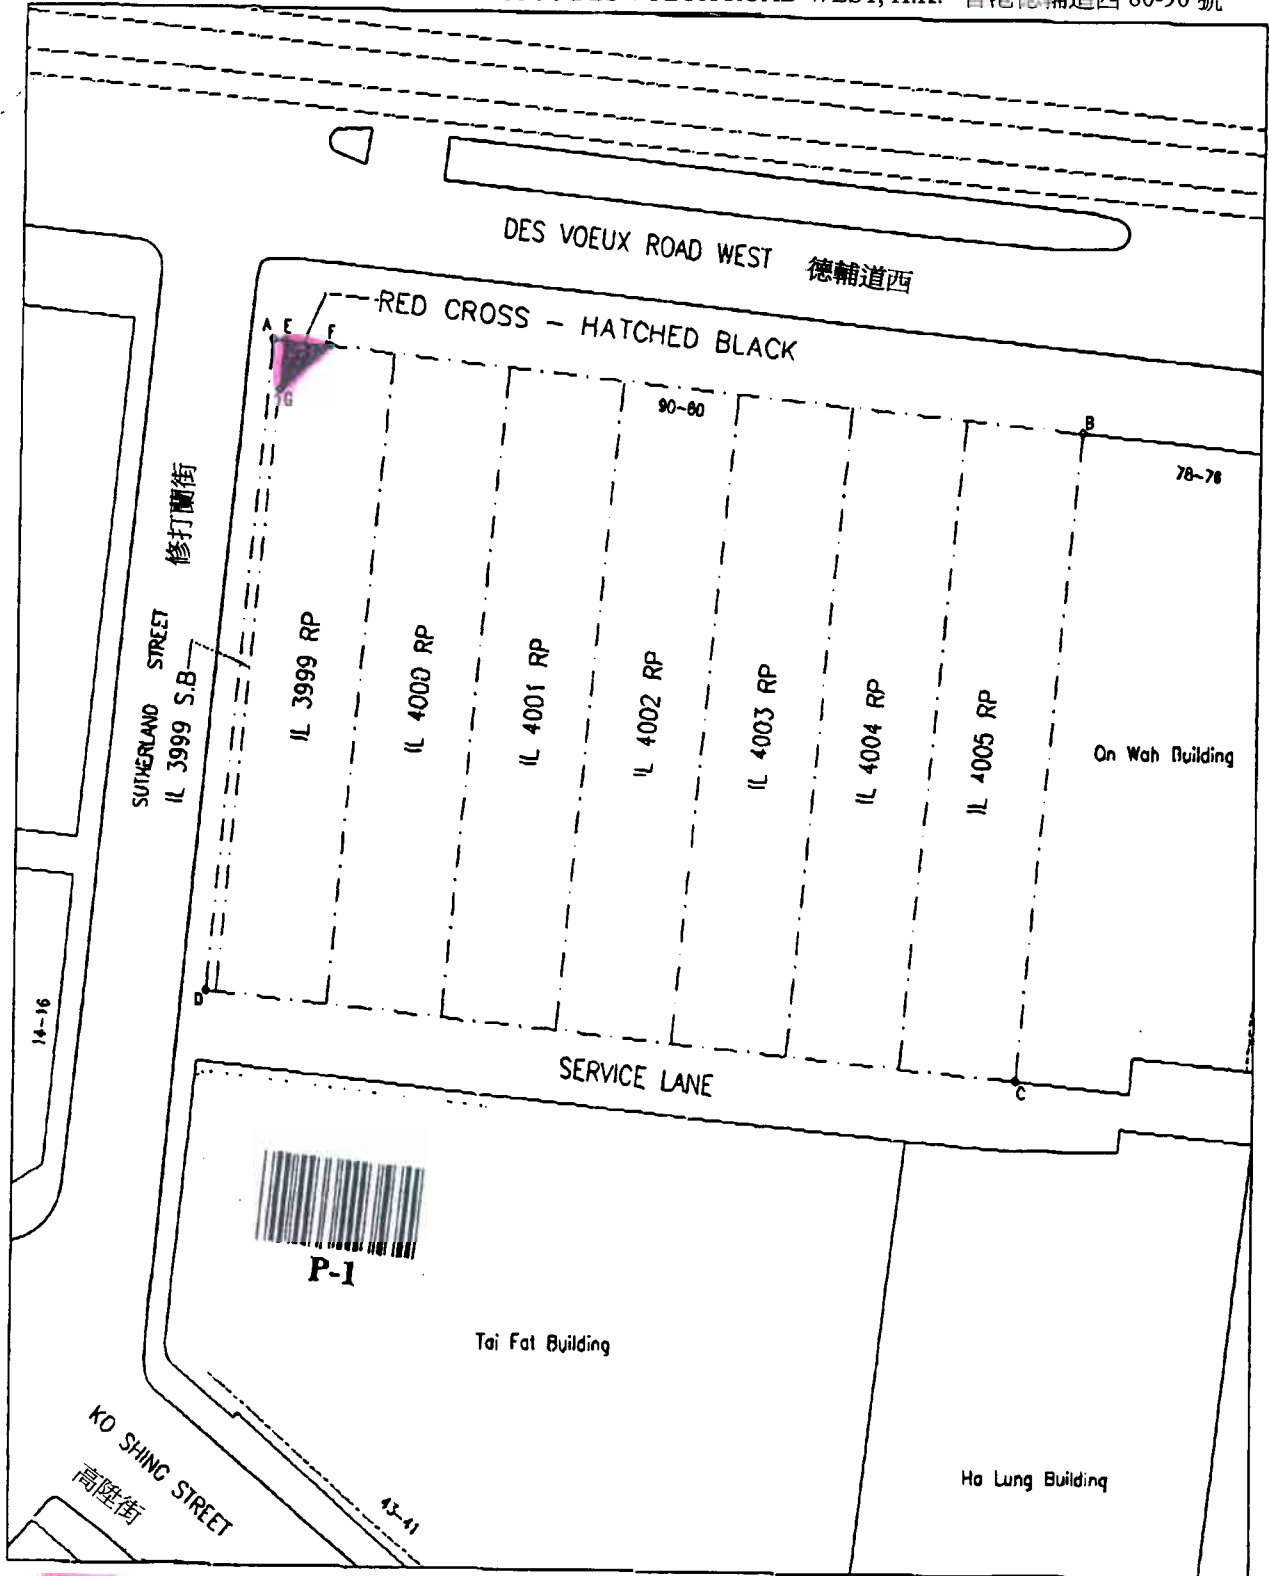

80-90 DES VOEUX ROAD WEST, H.K. 香港德輔道西 80-90 號

 RED CROSS-HATCHED BLACK AREA = 2.000m²
 TO BE DEDICATED TO THE PUBLIC FOR PURPOSE OF PASSAGE

SCALE 1:300

BOUNDARY SIDE	DISTANCE (IN METERS)
E - F	2.000
E - G	2.000

M/N 8656334