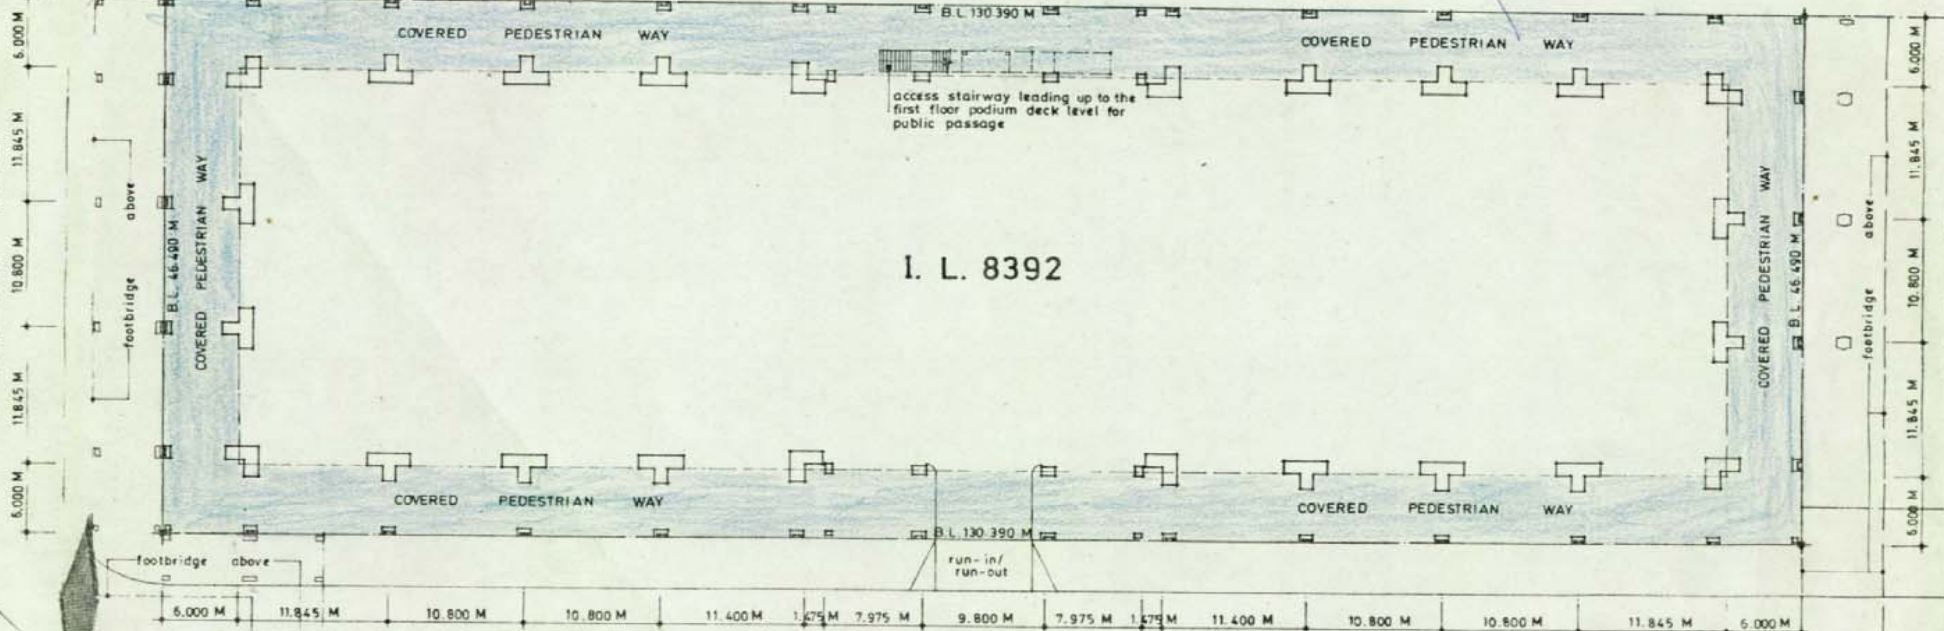

DEDICATION AREA

香港港灣道23號至25號

23-25 Harbour Road, HK

UBM2282305 (1/1)

PUBLIC OPEN SPACE ( OPEN DECK )

5.000 M 11.845 M 10.800 M 10.800 M 11.400 M 1.475 M 7.975 M 9.800 M 7.975 M 1.475 M 11.400 M 10.800 M 10.800 M 11.845 M 5.000 M

FLEMING ROAD 菲林明道

I. L. 8392

港灣道 HARBOUR ROAD

Annexure to Memorial No. 2282305

LO YUK SUI  
AUTHORISED PERSON ARCHITECT

DEDICATION PLAN  
(SCALE 1:500)

U. S. D. SITE